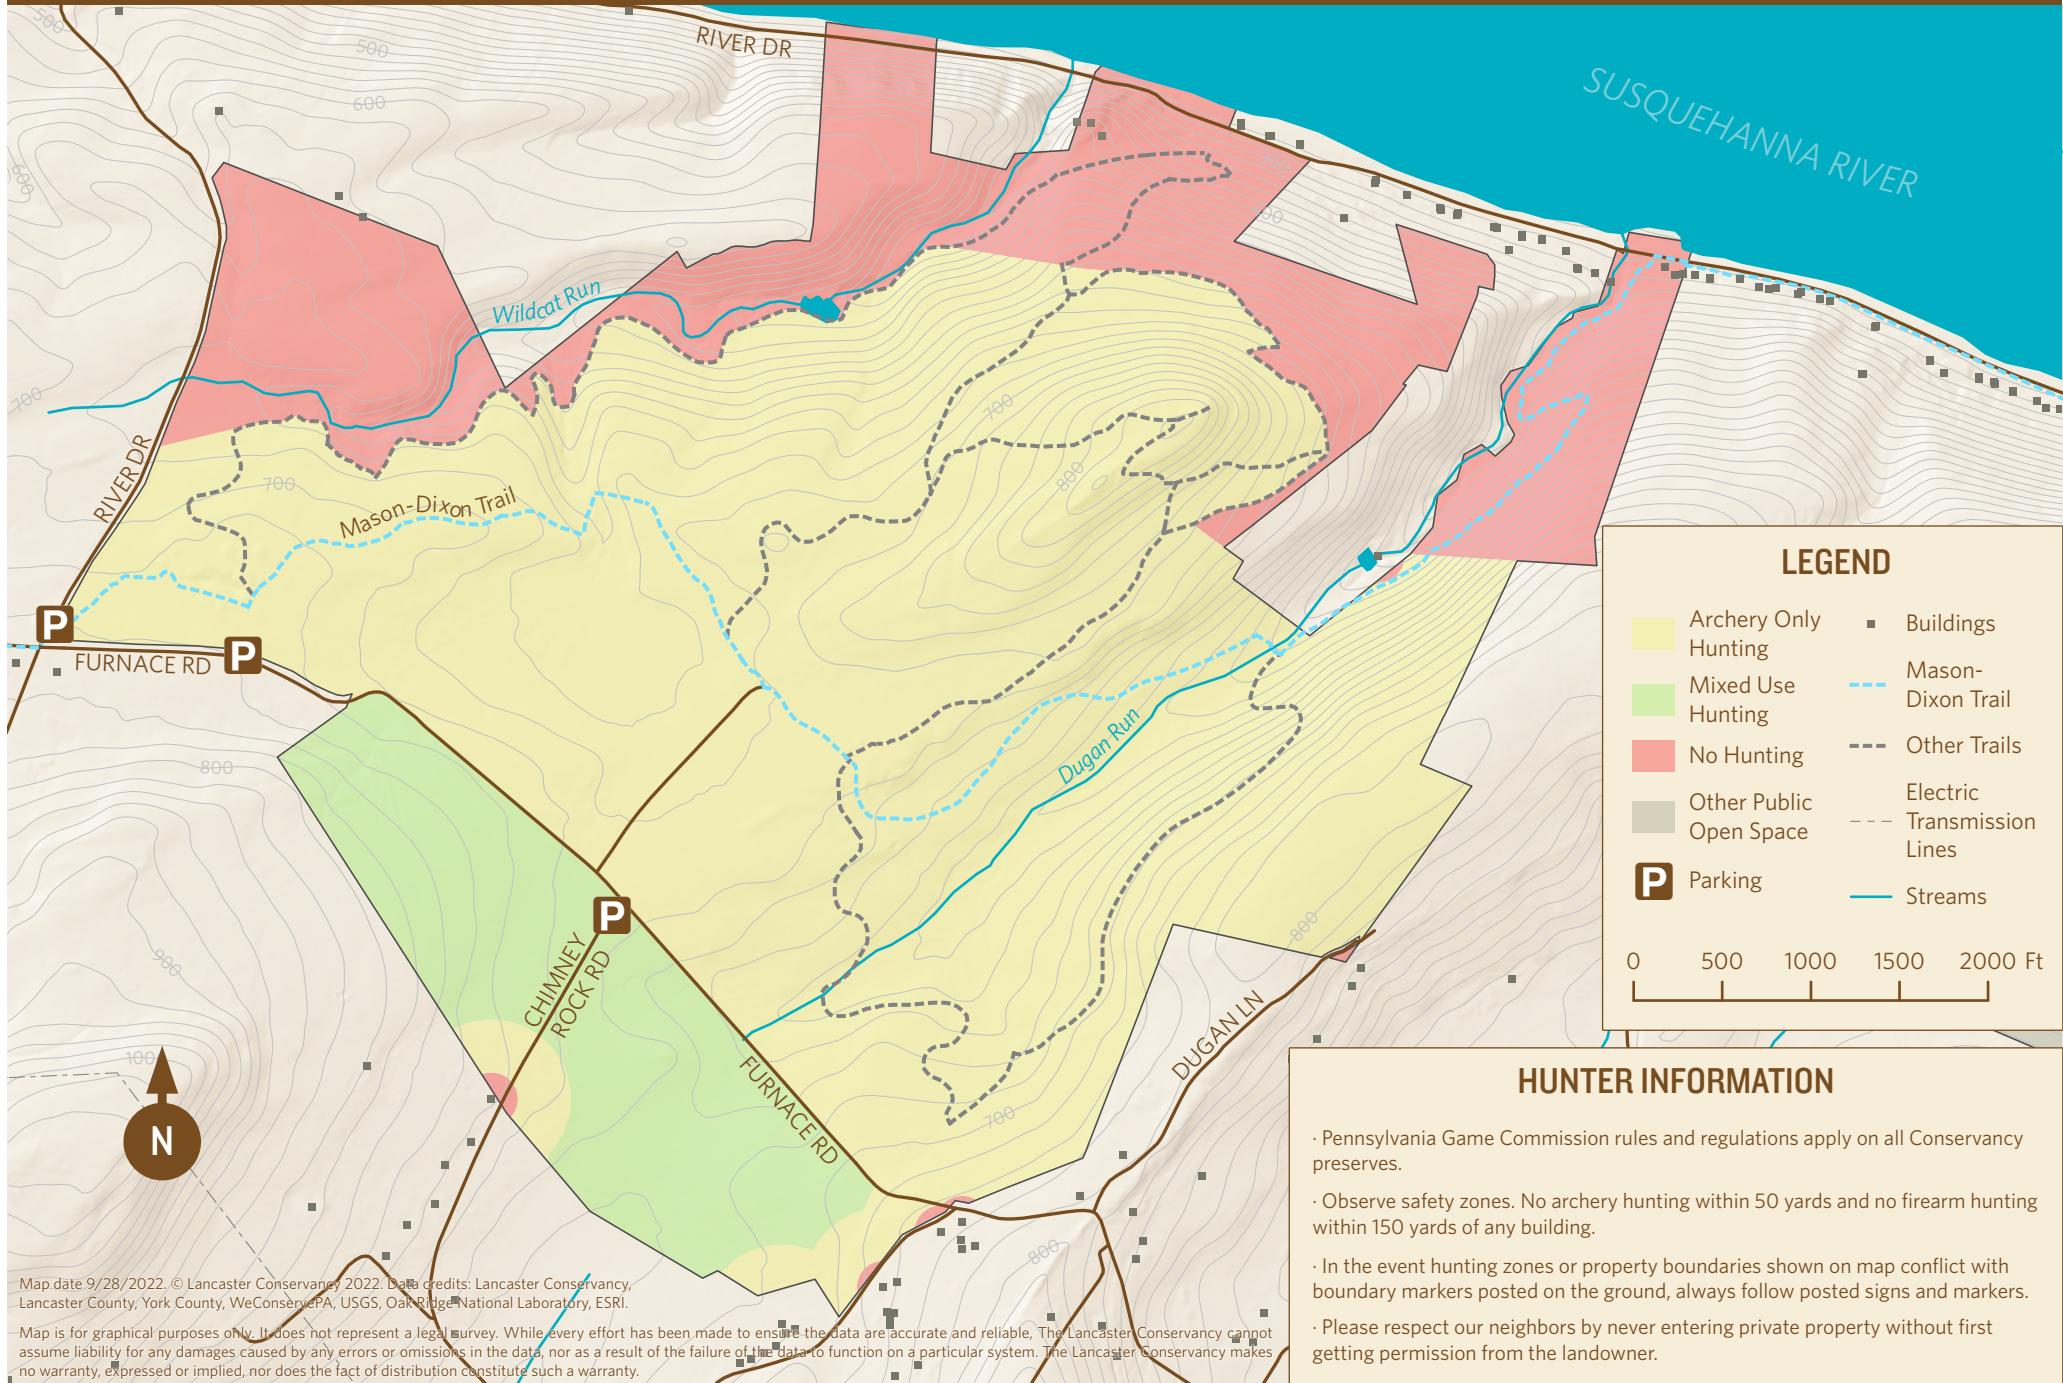

Hellam Hills Nature Preserve Hunting Map

LEGEND

 Archery Only Hunting	 Buildings
 Mixed Use Hunting	 Mason-Dixon Trail
 No Hunting	 Other Trails
 Other Public Open Space	 Electric Transmission Lines
 Parking	 Streams

0 500 1000 1500 2000 Ft

HUNTER INFORMATION

- Pennsylvania Game Commission rules and regulations apply on all Conservancy preserves.
- Observe safety zones. No archery hunting within 50 yards and no firearm hunting within 150 yards of any building.
- In the event hunting zones or property boundaries shown on map conflict with boundary markers posted on the ground, always follow posted signs and markers.
- Please respect our neighbors by never entering private property without first getting permission from the landowner.

Map date 9/28/2022. © Lancaster Conservancy 2022. Data credits: Lancaster Conservancy, Lancaster County, York County, WeConservePA, USGS, Oak Ridge National Laboratory, ESRI.
Map is for graphical purposes only. It does not represent a legal survey. While every effort has been made to ensure the data are accurate and reliable, The Lancaster Conservancy cannot assume liability for any damages caused by any errors or omissions in the data, nor as a result of the failure of the data to function on a particular system. The Lancaster Conservancy makes no warranty, expressed or implied, nor does the fact of distribution constitute such a warranty.