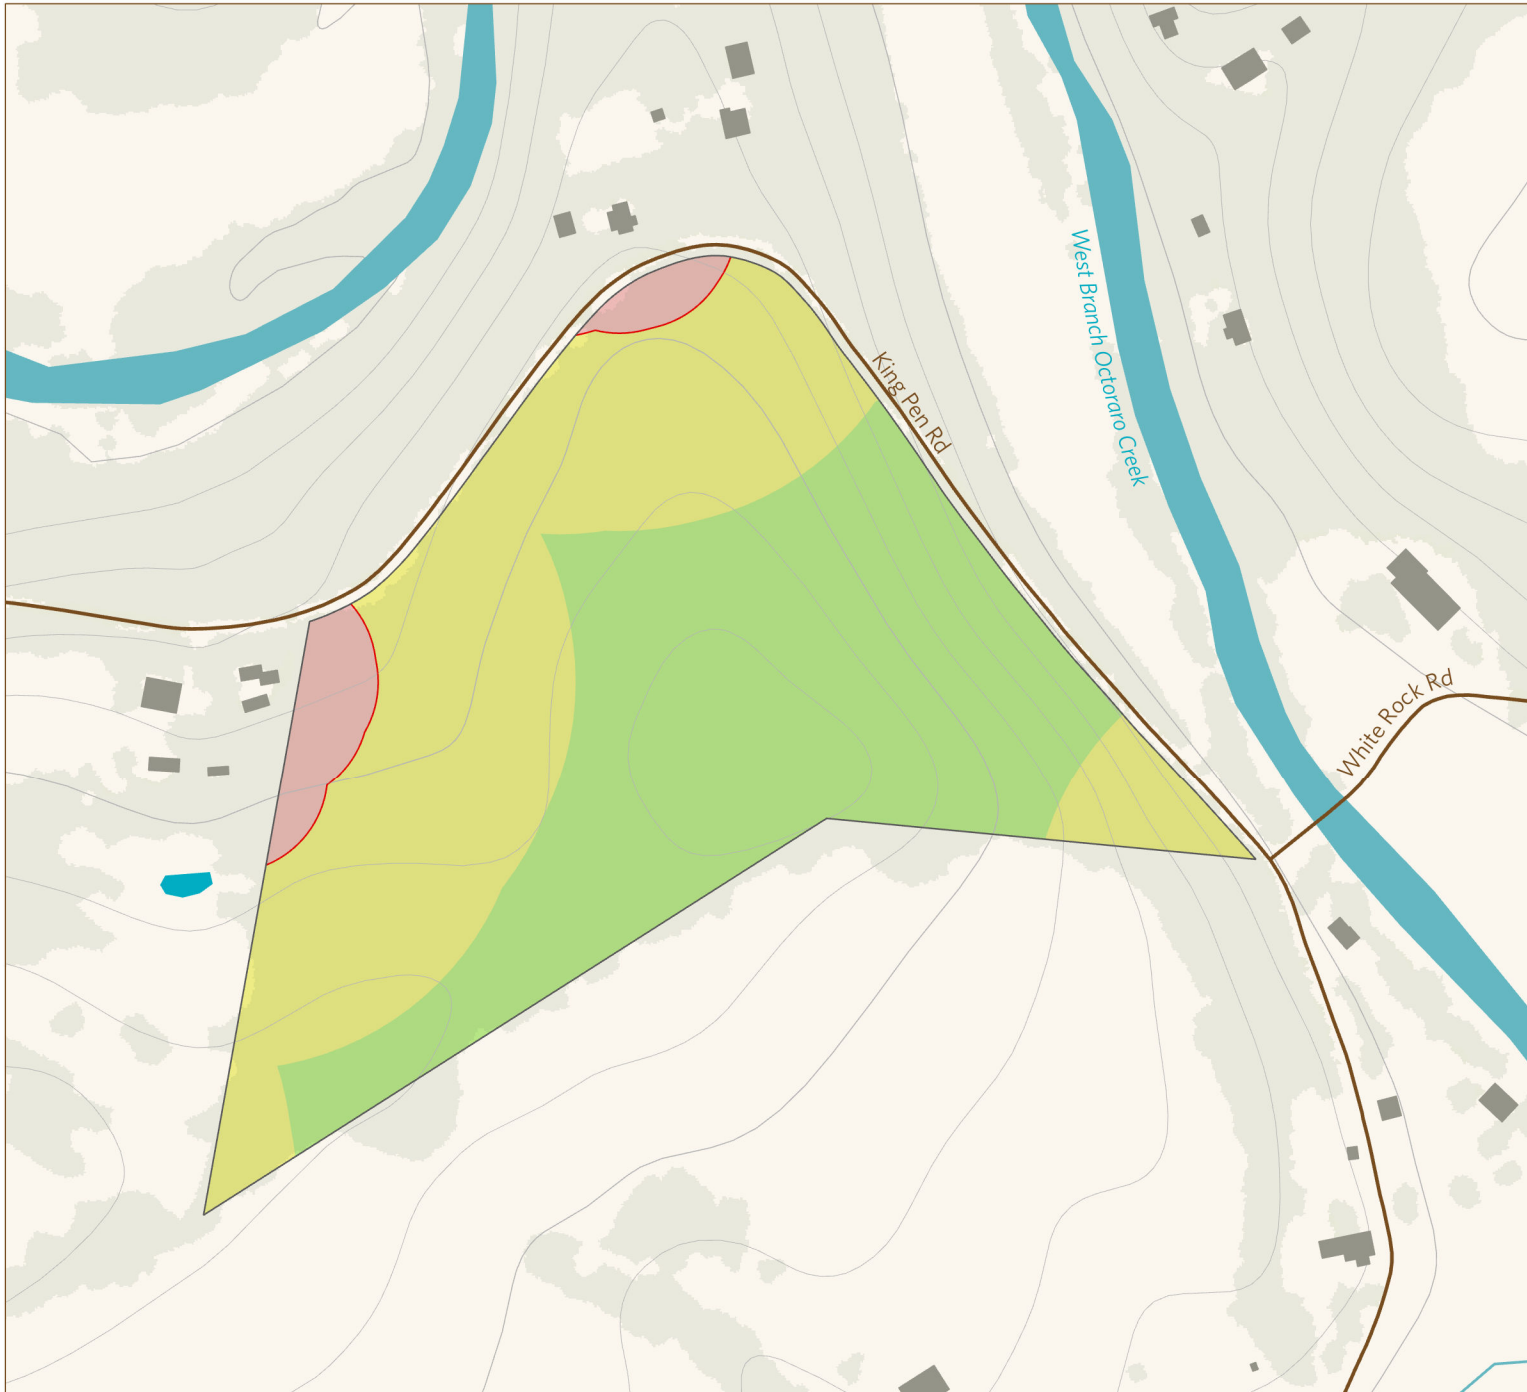

Alexander King Nature Preserve Hunting Map

LEGEND

 No Hunting Zone	 Forested Area
 Archery Only Hunting Zone	 Building
 Mixed Use Hunting Zone	 Public Road
 Other Open Space	 Stream
	 Topographic Contour (20')

HUNTER INFORMATION

- Pennsylvania Game Commission (PGC) rules and regulations apply on all Conservancy preserves.
- Hunters are responsible for observing all PGC safety zones. No archery hunting within 50 yards and no firearm hunting within 150 yards of any building.
- Please respect our neighbors by never entering private property without first getting permission from the landowner.
- In the event hunting zones or property boundaries shown on map conflict with boundary markers posted on the ground, always follow posted signs and markers.