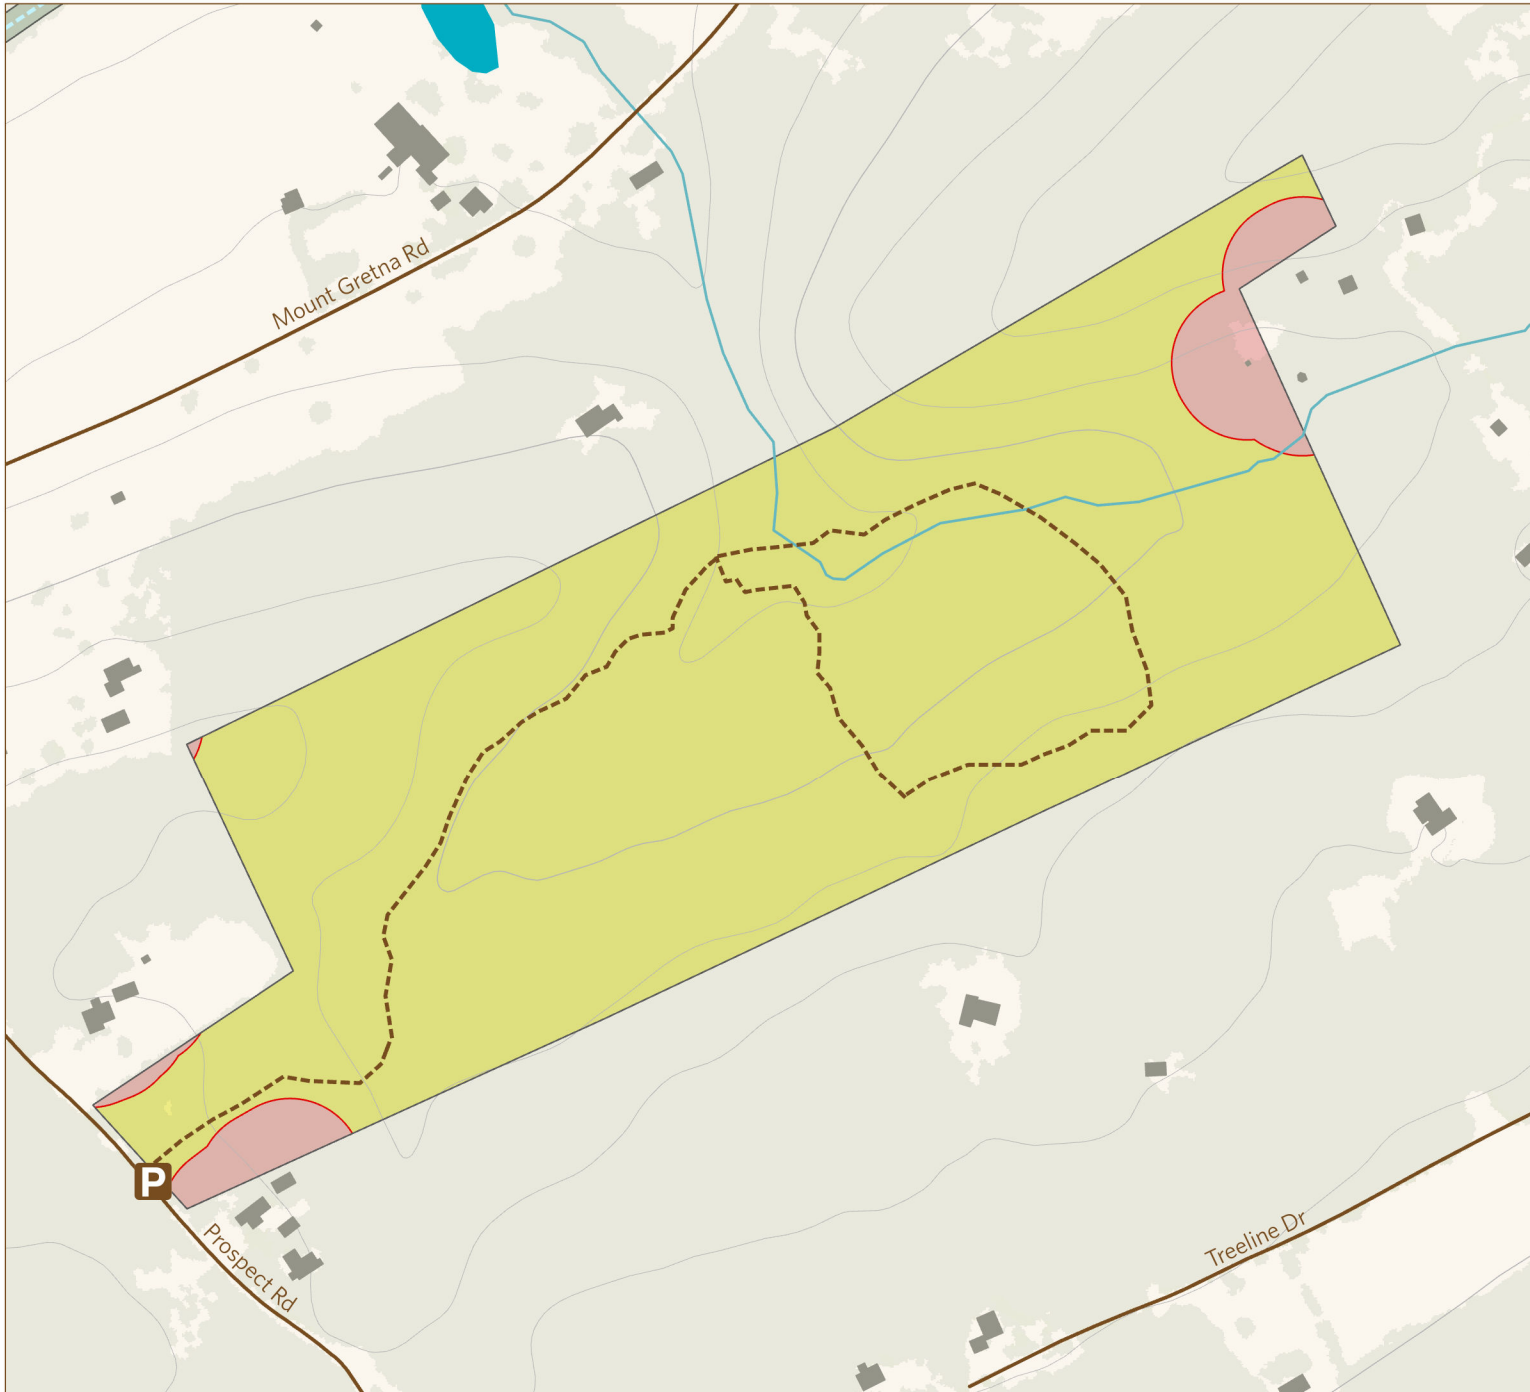

# Bellaire Woods Nature Preserve Hunting Map

## LEGEND

	No Hunting Zone		Building
	Archery Only Hunting Zone		Public Road
	Mixed Use Hunting Zone		Access Road
	Other Open Space		Service Road (closed to public)
	Forested Area		Stream
	Public Parking		Topographic Contour (20')

## HUNTER INFORMATION

- Pennsylvania Game Commission (PGC) rules and regulations apply on all Conservancy preserves.
- Hunters are responsible for observing all PGC safety zones. No archery hunting within 50 yards and no firearm hunting within 150 yards of any building.
- Please respect our neighbors by never entering private property without first getting permission from the landowner.
- In the event hunting zones or property boundaries shown on map conflict with boundary markers posted on the ground, always follow posted signs and markers.