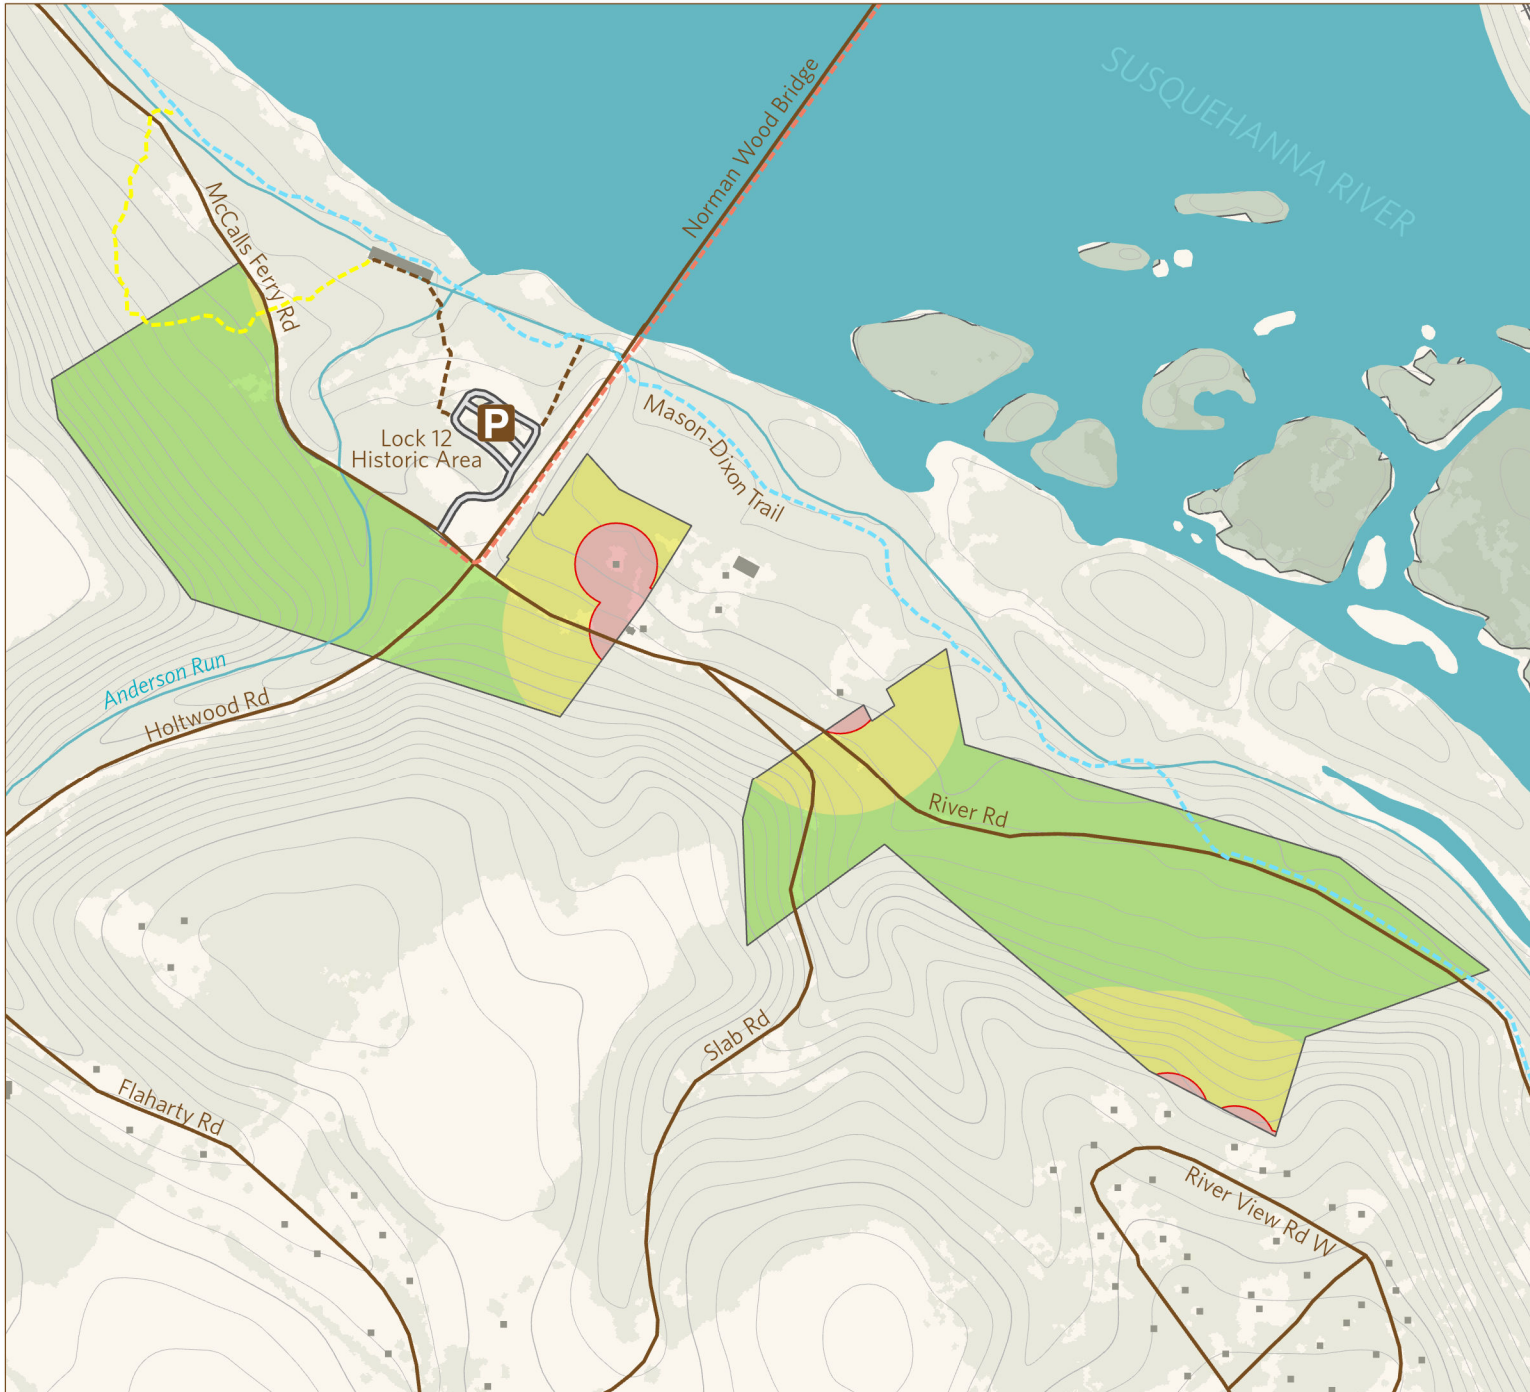

Conowingo Pond Nature Preserve Hunting Map

LEGEND

	No Hunting Zone		Public Road
	Archery Only Hunting Zone		Access Road
	Mixed Use Hunting Zone		Service Road (closed to public)
	Other Open Space		Railroad
	Forested Area		Stream
	Public Parking		Topographic Contour (20')
	Building		

HUNTER INFORMATION

- Pennsylvania Game Commission (PGC) rules and regulations apply on all Conservancy preserves.
- Hunters are responsible for observing all PGC safety zones. No archery hunting within 50 yards and no firearm hunting within 150 yards of any building.
- Please respect our neighbors by never entering private property without first getting permission from the landowner.
- In the event hunting zones or property boundaries shown on map conflict with boundary markers posted on the ground, always follow posted signs and markers.

Map is for graphical purposes only. It does not represent a legal survey. While every effort has been made to ensure the data are accurate and reliable, The Lancaster Conservancy cannot assume liability for any damages caused by any errors or omissions in the data, nor as a result of the failure of the data to function on a particular system. The Lancaster Conservancy makes no warranty, expressed or implied, nor does the fact of distribution constitute such a warranty.