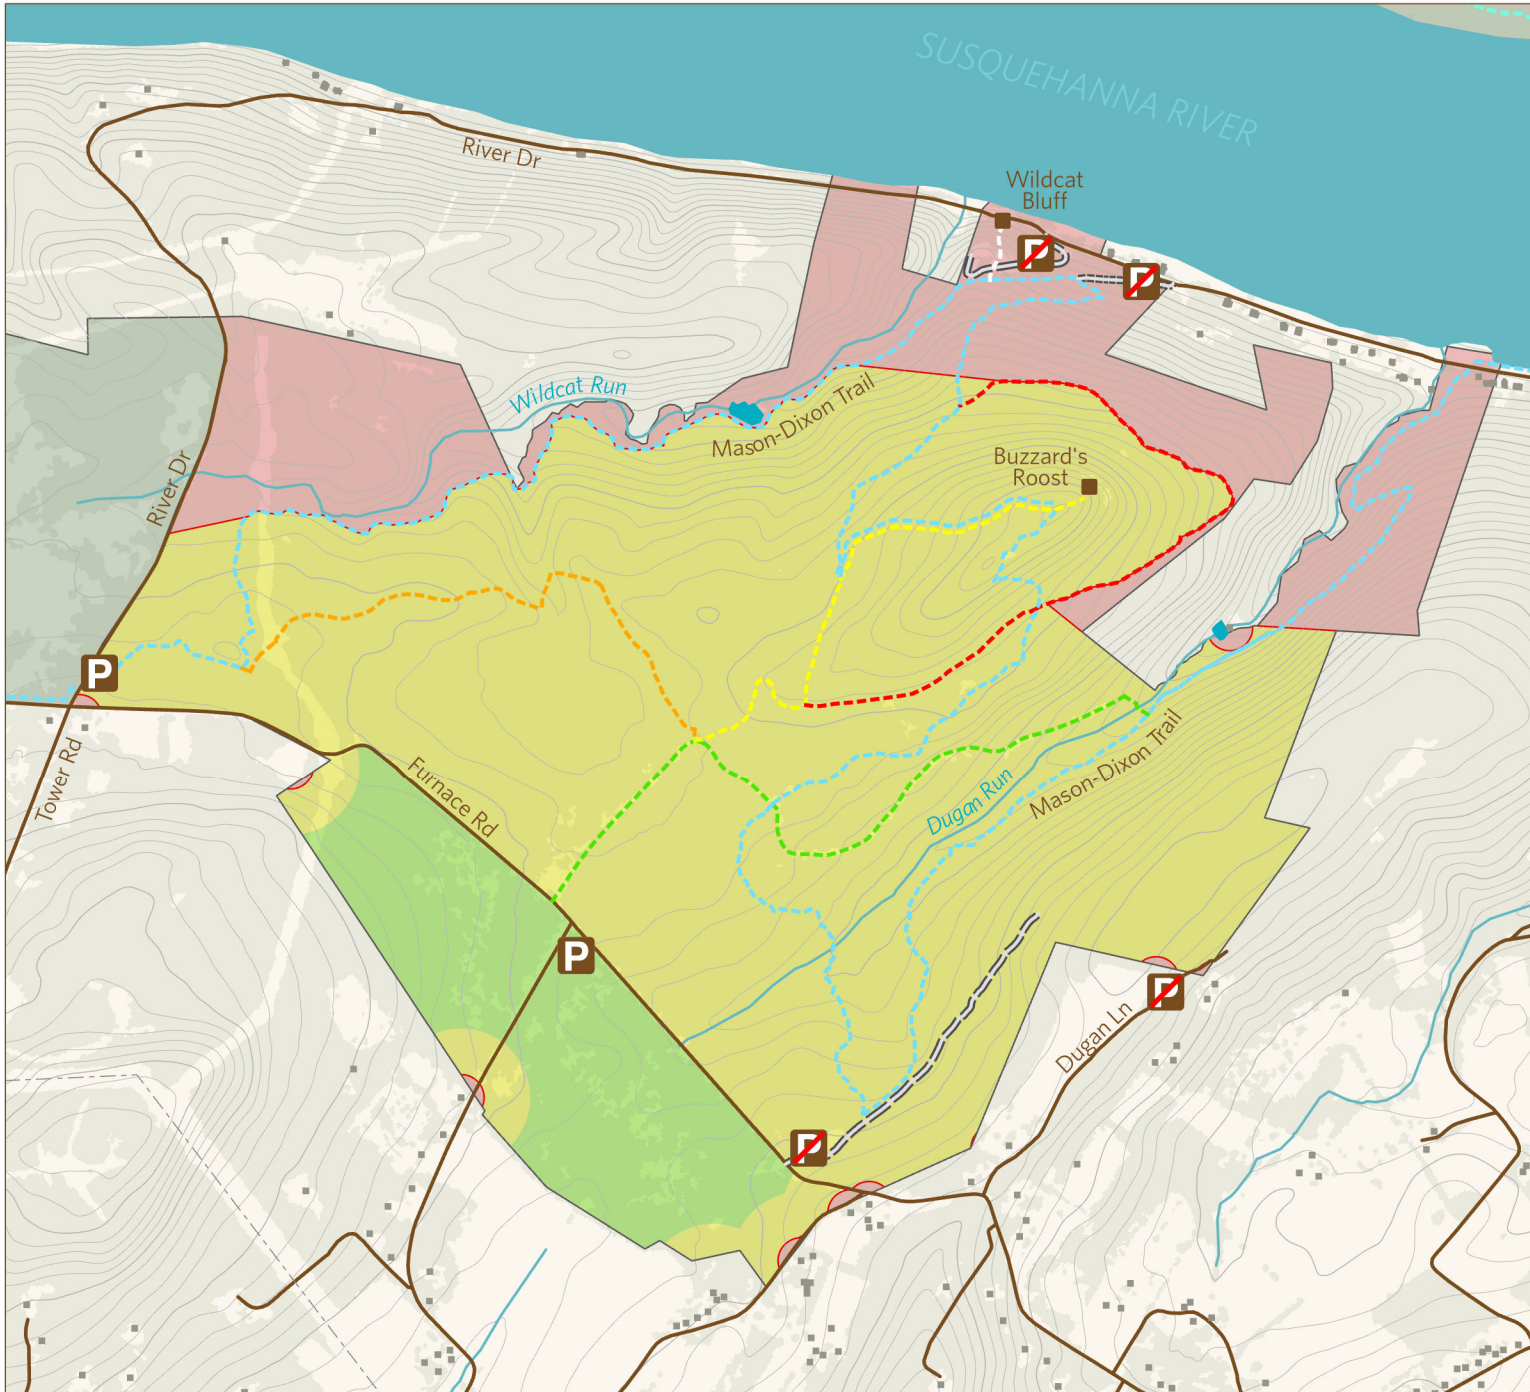

Hellam Hills Nature Preserve Hunting Map

LEGEND

- | | |
|---|---|
|  No Hunting Zone |  No Parking |
|  Archery Only Hunting Zone |  Building |
|  Mixed Use Hunting Zone |  Public Road |
|  Other Open Space |  Electric Line |
|  Forested Area |  Stream |
|  Public Parking |  Topographic Contour (20') |

HUNTER INFORMATION

- Pennsylvania Game Commission (PGC) rules and regulations apply on all Conservancy preserves.
- Hunters are responsible for observing all PGC safety zones. No archery hunting within 50 yards and no firearm hunting within 150 yards of any building.
- Please respect our neighbors by never entering private property without first getting permission from the landowner.
- In the event hunting zones or property boundaries shown on map conflict with boundary markers posted on the ground, always follow posted signs and markers.

Map is for graphical purposes only. It does not represent a legal survey. While every effort has been made to ensure the data are accurate and reliable, The Lancaster Conservancy cannot assume liability for any damages caused by any errors or omissions in the data, nor as a result of the failure of the data to function on a particular system. The Lancaster Conservancy makes no warranty, expressed or implied, nor does the fact of distribution constitute such a warranty.