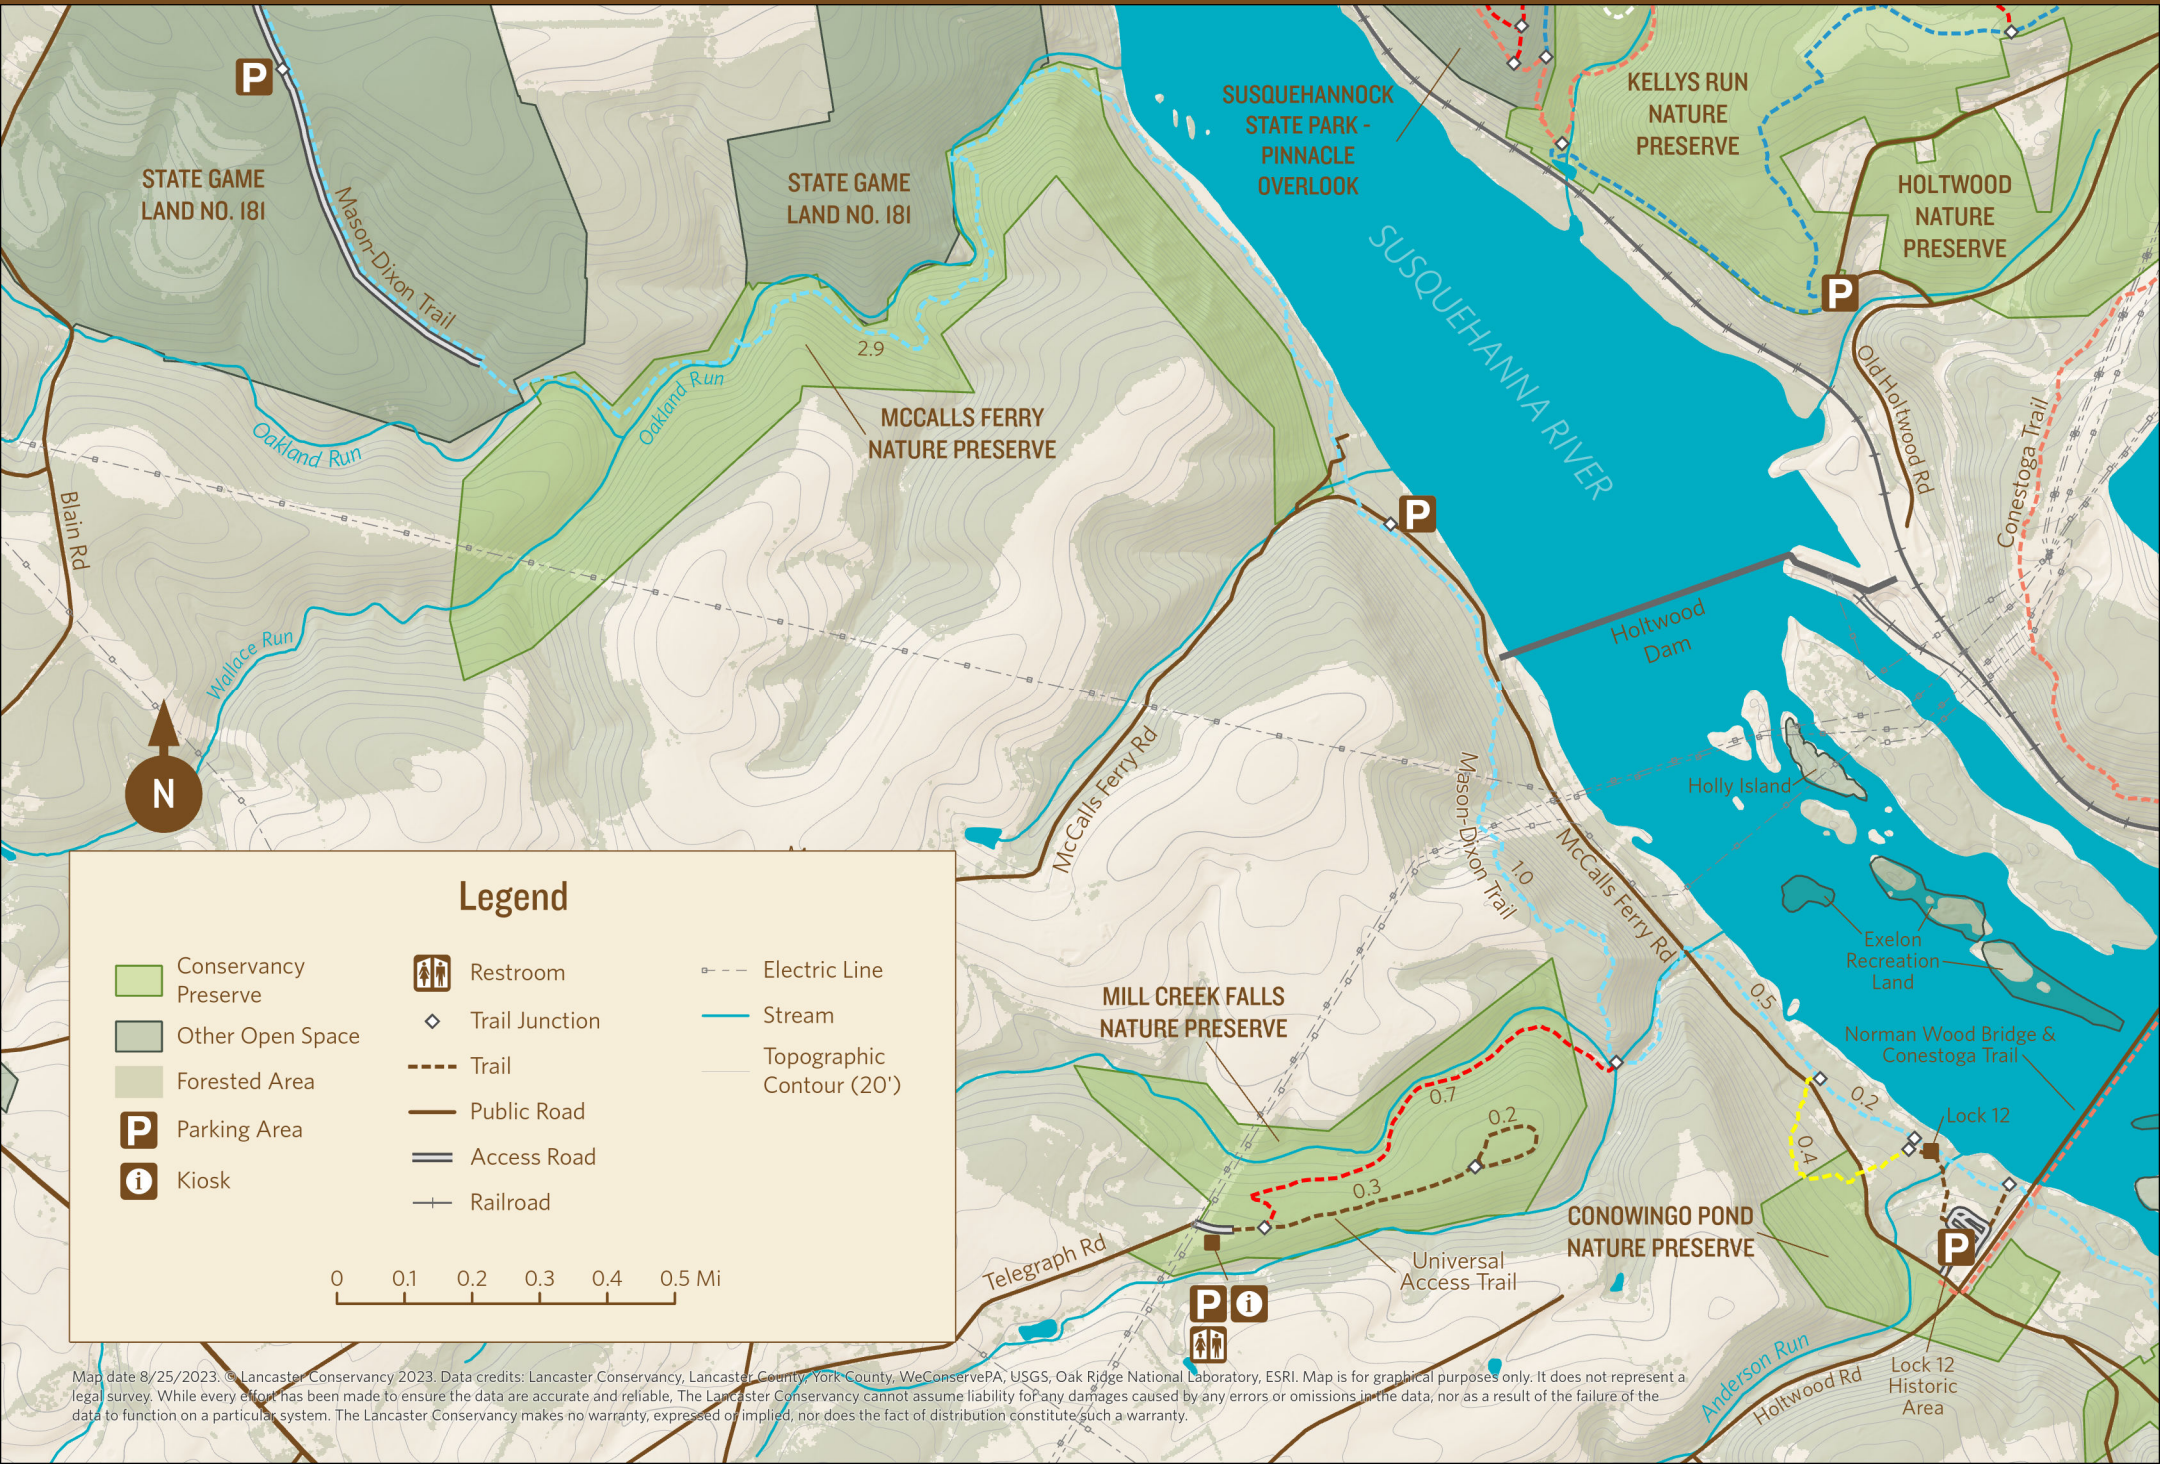

Mill Creek Falls Nature Preserve Area Trail Map

Legend

- | | | |
|----------------------|----------------|---------------------------|
| Conservancy Preserve | Restroom | Electric Line |
| Other Open Space | Trail Junction | Stream |
| Forested Area | Trail | Topographic Contour (20') |
| Parking Area | Public Road | Access Road |
| Kiosk | Access Road | Railroad |

0 0.1 0.2 0.3 0.4 0.5 Mi