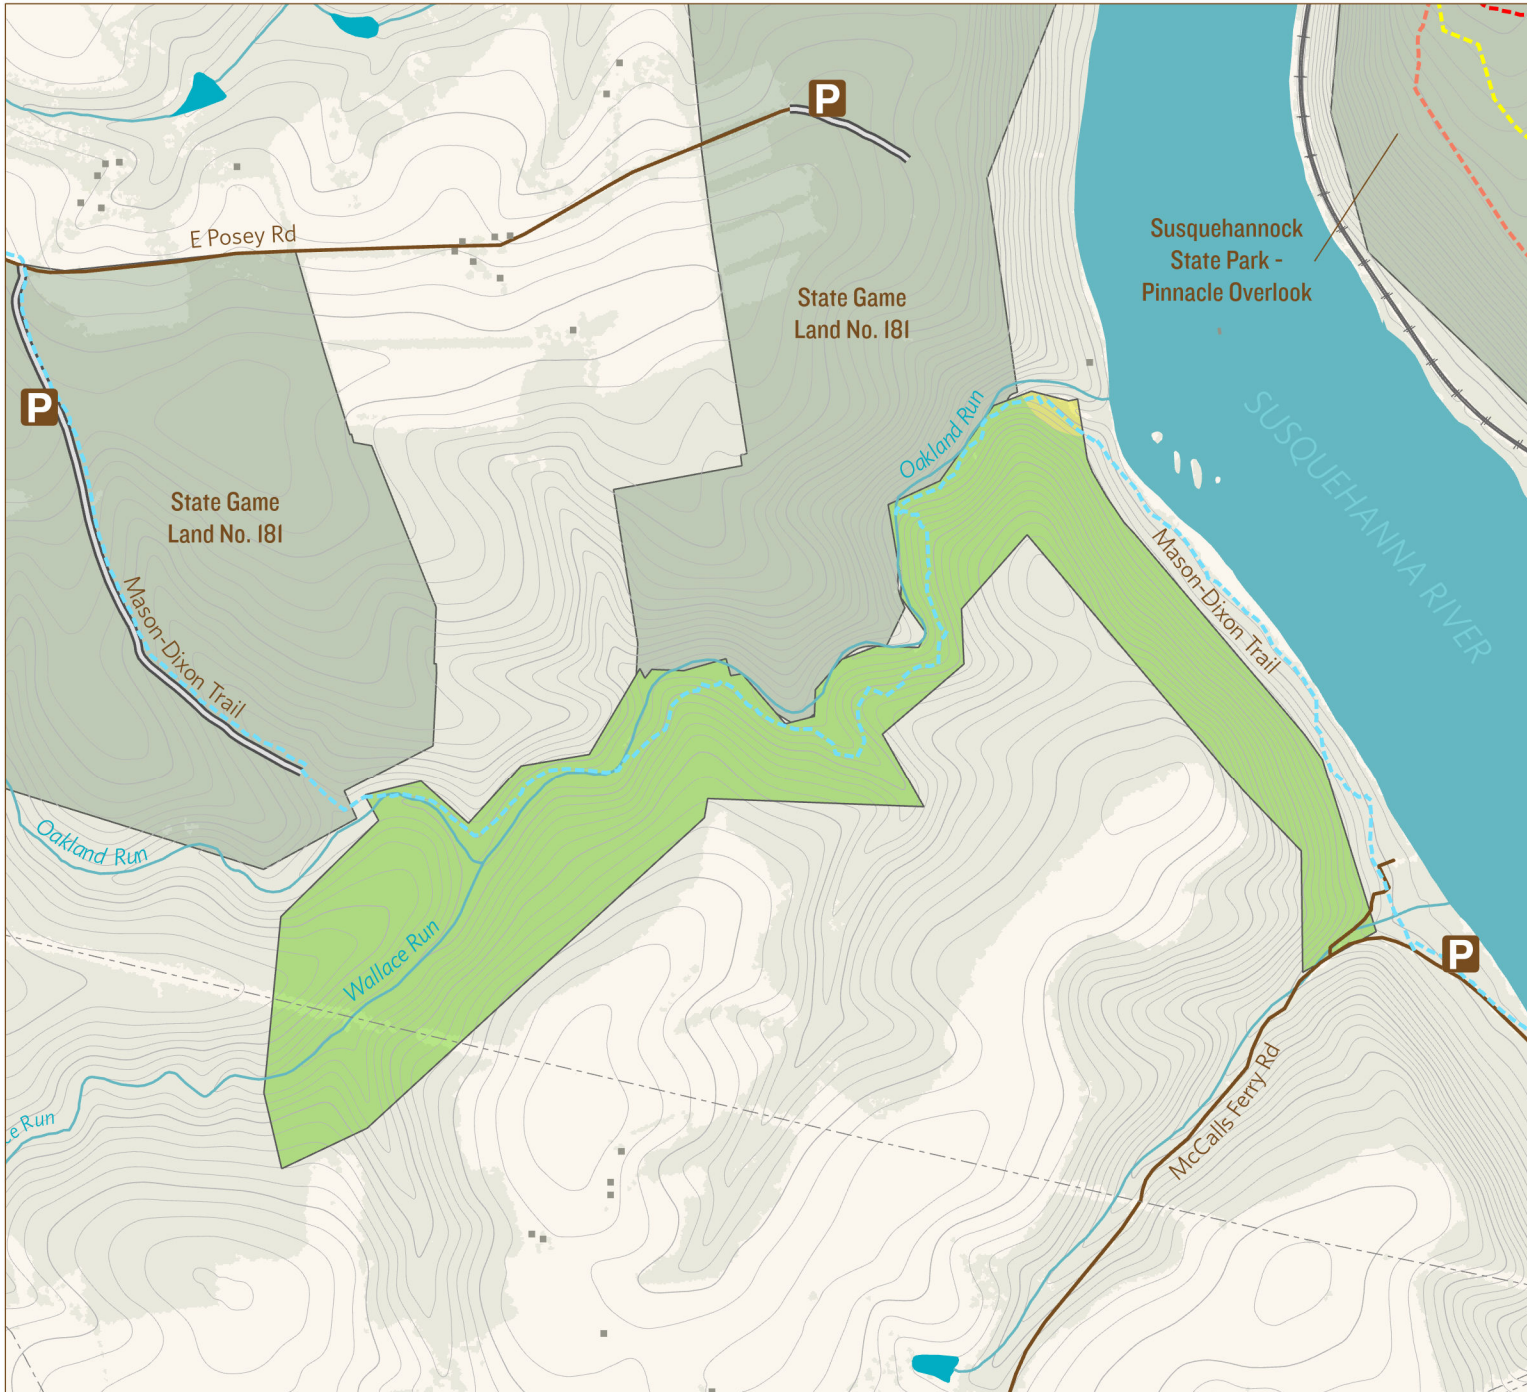

McCalls Ferry Nature Preserve Hunting Map

LEGEND

 No Hunting Zone	 Public Road
 Archery Only Hunting Zone	 Access Road
 Mixed Use Hunting Zone	 Service Road (closed to public)
 Other Open Space	 Railroad
 Forested Area	 Electric Line
 Public Parking	 Stream
 Building	 Topographic Contour (20')

HUNTER INFORMATION

- Pennsylvania Game Commission (PGC) rules and regulations apply on all Conservancy preserves.
- Hunters are responsible for observing all PGC safety zones. No archery hunting within 50 yards and no firearm hunting within 150 yards of any building.
- Please respect our neighbors by never entering private property without first getting permission from the landowner.
- In the event hunting zones or property boundaries shown on map conflict with boundary markers posted on the ground, always follow posted signs and markers.