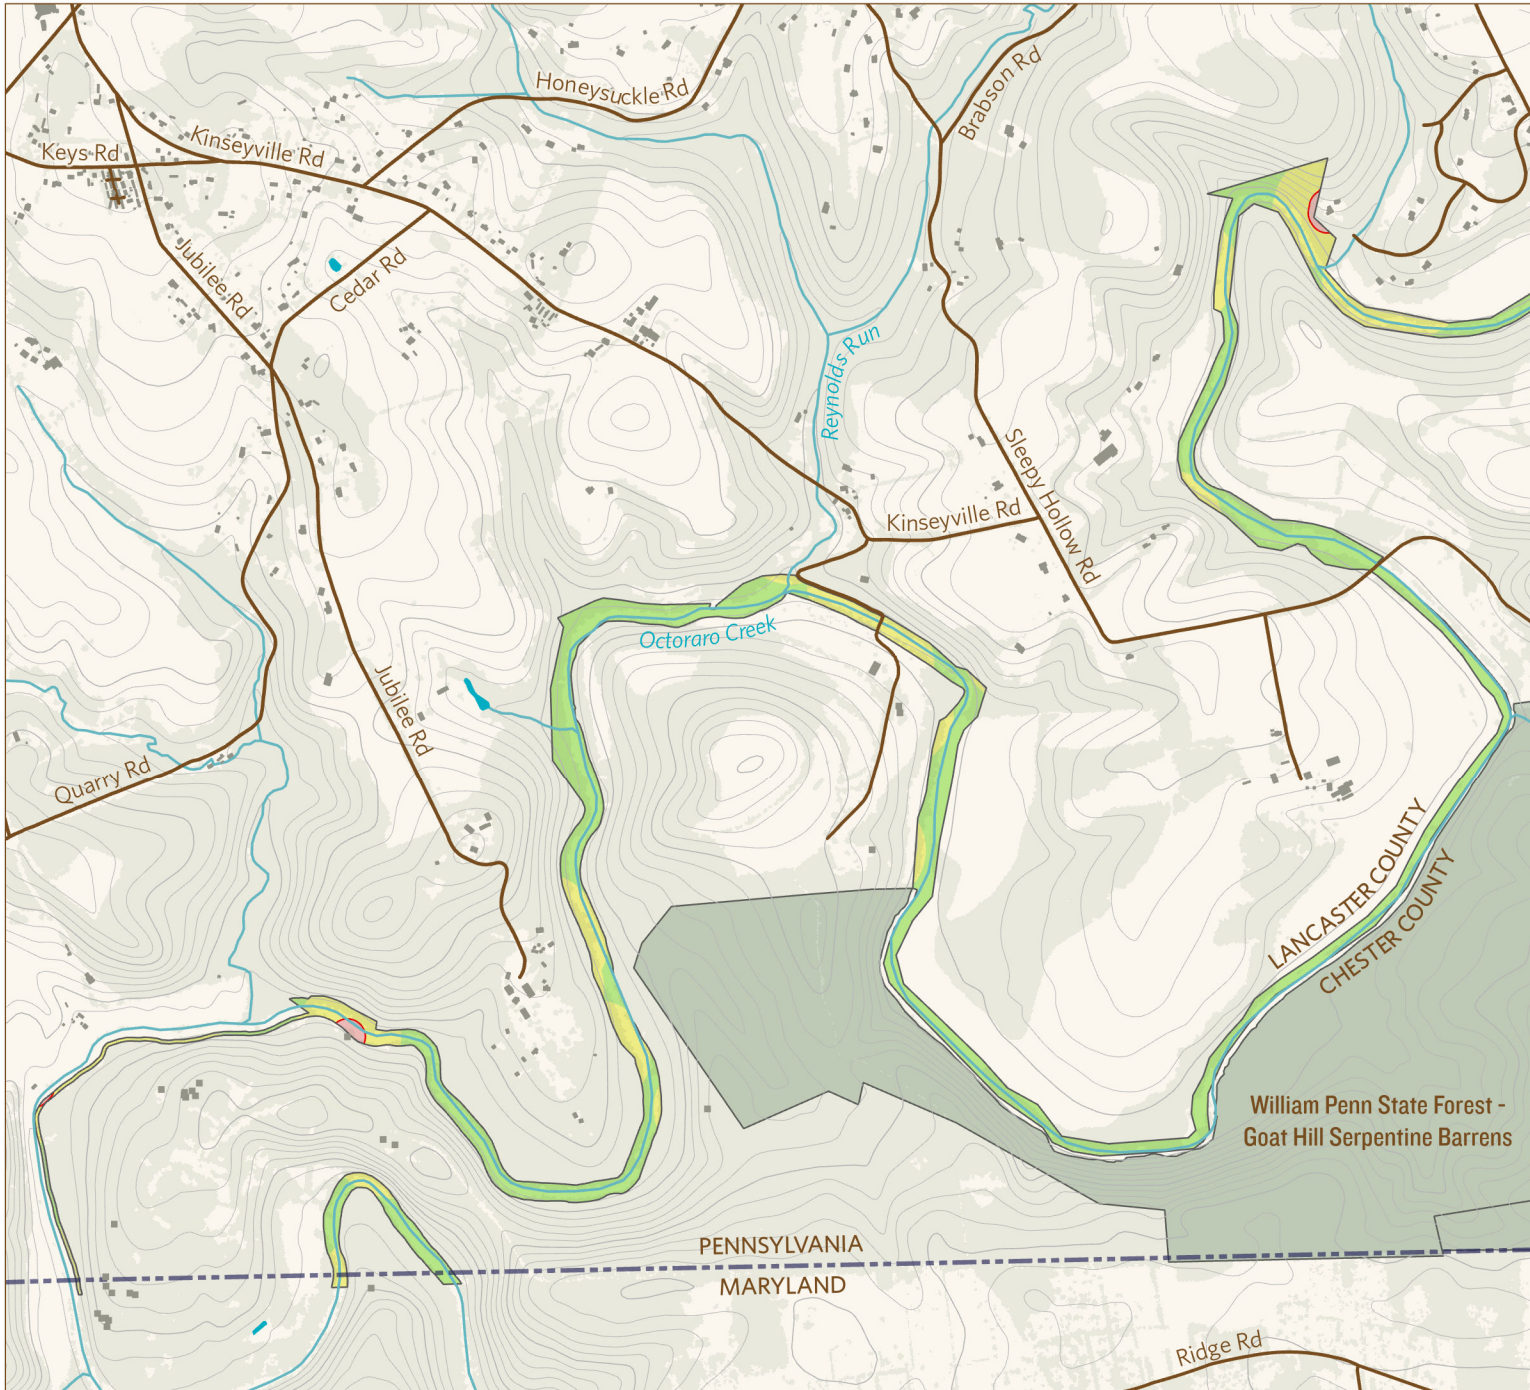

Octoraro Creek Nature Preserve Hunting Map (1 of 2, North Area)

LEGEND

- | | |
|---------------------------|---------------------------|
| No Hunting Zone | Public Road |
| Archery Only Hunting Zone | Access Road |
| Mixed Use Hunting Zone | Service Road |
| Other Open Space | (closed to public) |
| Forested Area | Electric Line |
| Public Parking | Stream |
| Building | Topographic Contour (20') |

HUNTER INFORMATION

- Pennsylvania Game Commission (PGC) rules and regulations apply on all Conservancy preserves.
- Hunters are responsible for observing all PGC safety zones. No archery hunting within 50 yards and no firearm hunting within 150 yards of any building.
- Please respect our neighbors by never entering private property without first getting permission from the landowner.
- In the event hunting zones or property boundaries shown on map conflict with boundary markers posted on the ground, always follow posted signs and markers.

Octoraro Creek Nature Preserve Hunting Map (2 of 2, South Area)

LEGEND

	No Hunting Zone		State Boundary
	Archery Only Hunting Zone		Building
	Mixed Use Hunting Zone		Public Road
	Other Open Space		Stream
	Forested Area		Topographic Contour (20')

Map is for graphical purposes only. It does not represent a legal survey. While every effort has been made to ensure the data are accurate and reliable, The Lancaster Conservancy cannot assume liability for any damages caused by any errors or omissions in the data, nor as a result of the failure of the data to function on a particular system. The Lancaster Conservancy makes no warranty, expressed or implied, nor does the fact of distribution constitute such a warranty.