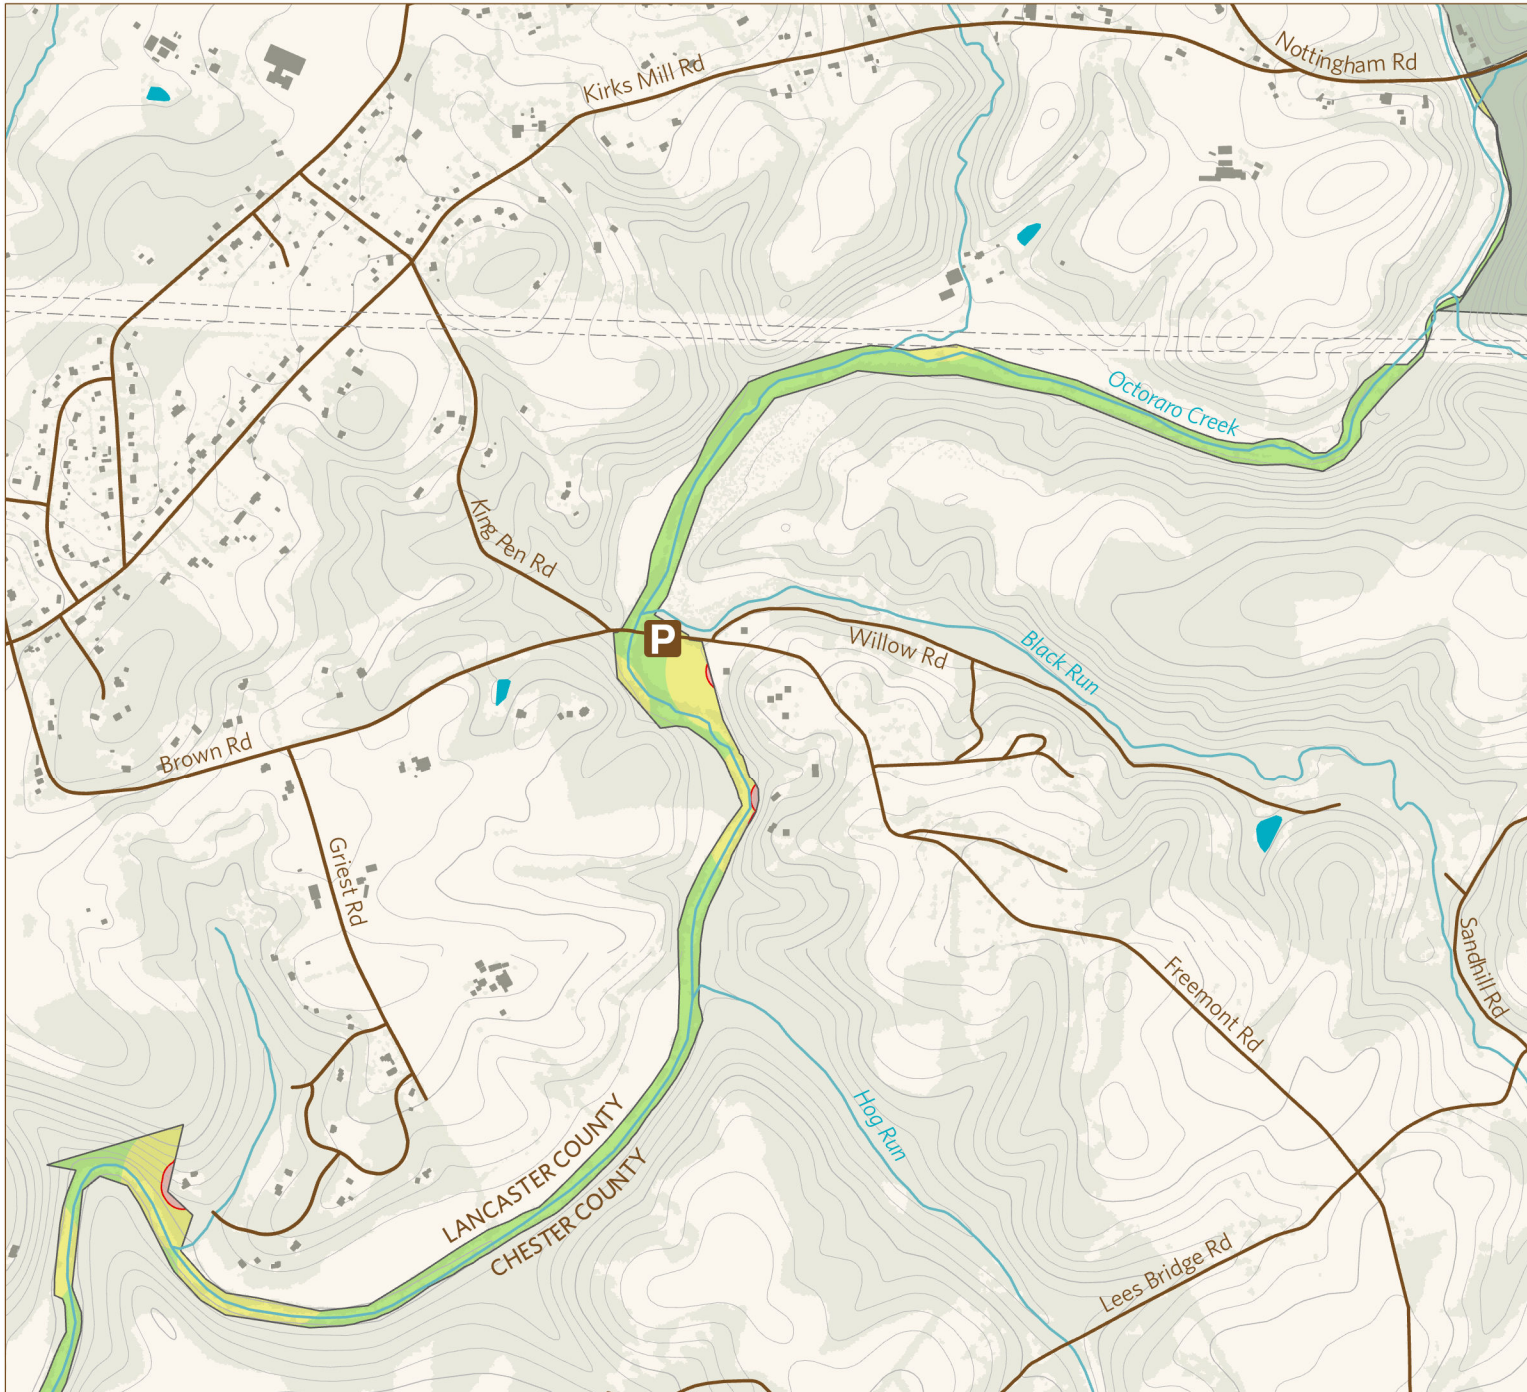

Octoraro Creek Nature Preserve Hunting Map (1 of 2, North Area)

LEGEND

- | | |
|---------------------------|---------------------------|
| No Hunting Zone | Public Road |
| Archery Only Hunting Zone | Access Road |
| Mixed Use Hunting Zone | Service Road |
| Other Open Space | (closed to public) |
| Forested Area | Electric Line |
| Public Parking | Stream |
| Building | Topographic Contour (20') |

HUNTER INFORMATION

- Pennsylvania Game Commission (PGC) rules and regulations apply on all Conservancy preserves.
- Hunters are responsible for observing all PGC safety zones. No archery hunting within 50 yards and no firearm hunting within 150 yards of any building.
- Please respect our neighbors by never entering private property without first getting permission from the landowner.
- In the event hunting zones or property boundaries shown on map conflict with boundary markers posted on the ground, always follow posted signs and markers.

Octoraro Creek Nature Preserve Hunting Map (2 of 2, South Area)

LEGEND

	No Hunting Zone		State Boundary
	Archery Only Hunting Zone		Building
	Mixed Use Hunting Zone		Public Road
	Other Open Space		Stream
	Forested Area		Topographic Contour (20')

Map is for graphical purposes only. It does not represent a legal survey. While every effort has been made to ensure the data are accurate and reliable, The Lancaster Conservancy cannot assume liability for any damages caused by any errors or omissions in the data, nor as a result of the failure of the data to function on a particular system. The Lancaster Conservancy makes no warranty, expressed or implied, nor does the fact of distribution constitute such a warranty.