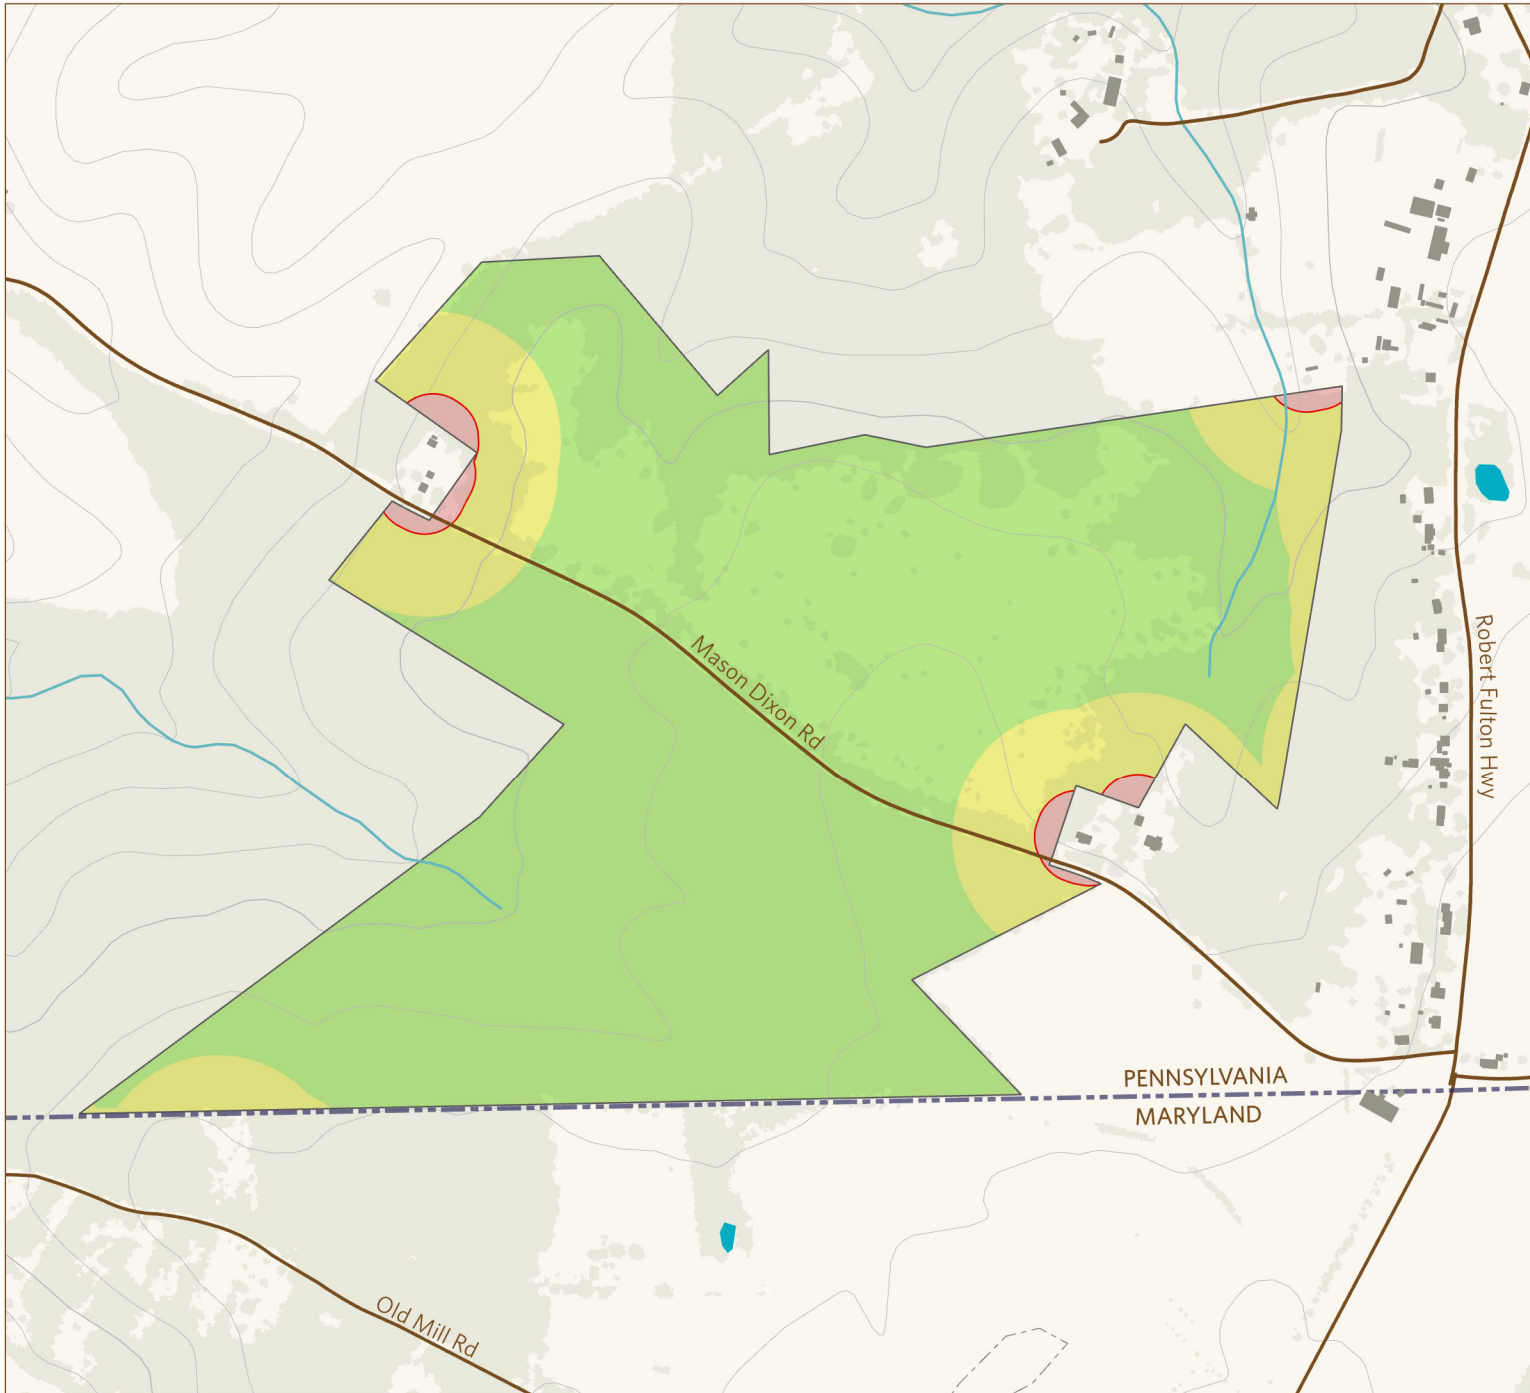

Rock Springs Nature Preserve Hunting Map

LEGEND

No Hunting Zone	State Boundary
Archery Only Hunting Zone	Building
Mixed Use Hunting Zone	Public Road
Other Open Space	Electric Line
Forested Area	Stream
	Topographic Contour (20')

HUNTER INFORMATION

- Pennsylvania Game Commission (PGC) rules and regulations apply on all Conservancy preserves.
- Hunters are responsible for observing all PGC safety zones. No archery hunting within 50 yards and no firearm hunting within 150 yards of any building.
- Please respect our neighbors by never entering private property without first getting permission from the landowner.
- In the event hunting zones or property boundaries shown on map conflict with boundary markers posted on the ground, always follow posted signs and markers.