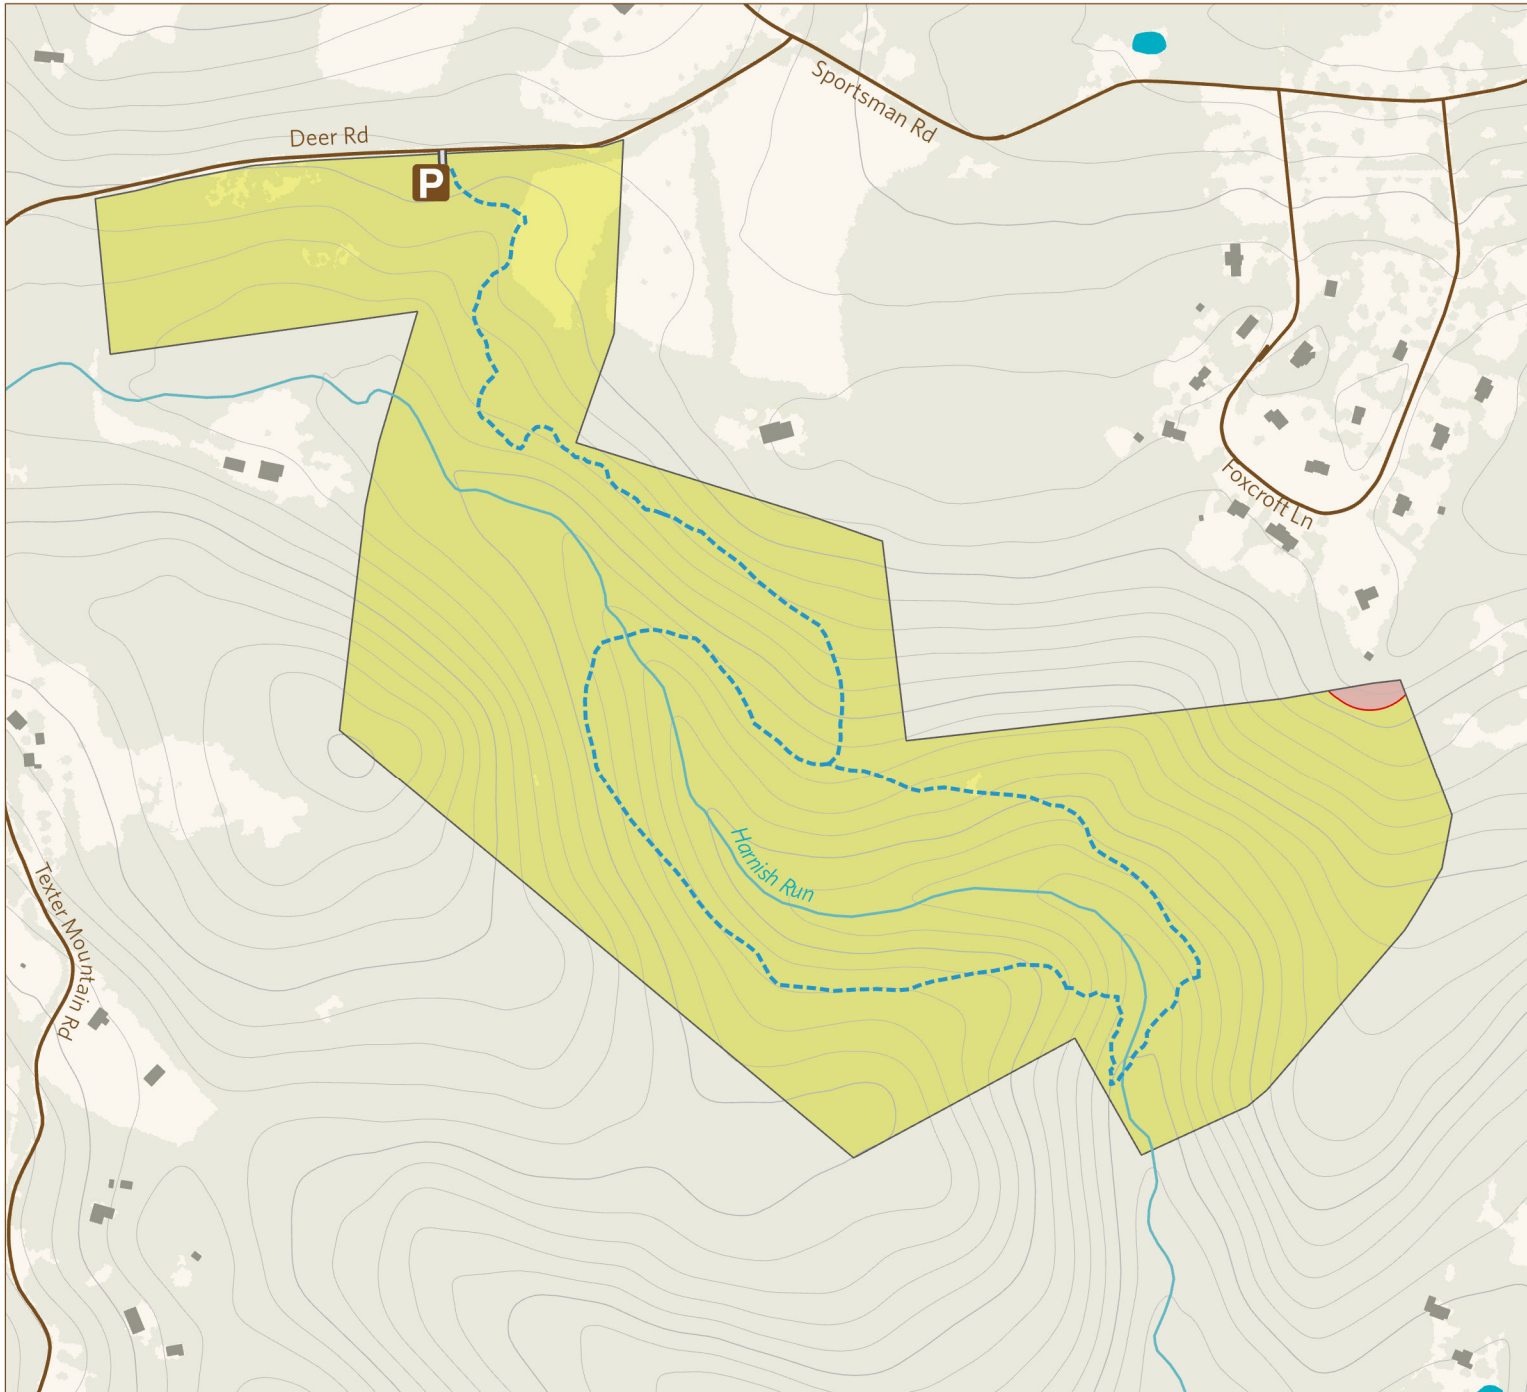

# Texter Mountain Nature Preserve Hunting Map

## LEGEND

	No Hunting Zone		Building
	Archery Only Hunting Zone		Public Road
	Mixed Use Hunting Zone		Access Road
	Other Open Space		Service Road (closed to public)
	Forested Area		Stream
	Public Parking		Topographic Contour (20')

## HUNTER INFORMATION

- Pennsylvania Game Commission (PGC) rules and regulations apply on all Conservancy preserves.
- Hunters are responsible for observing all PGC safety zones. No archery hunting within 50 yards and no firearm hunting within 150 yards of any building.
- Please respect our neighbors by never entering private property without first getting permission from the landowner.
- In the event hunting zones or property boundaries shown on map conflict with boundary markers posted on the ground, always follow posted signs and markers.

Map is for graphical purposes only. It does not represent a legal survey. While every effort has been made to ensure the data are accurate and reliable, The Lancaster Conservancy cannot assume liability for any damages caused by any errors or omissions in the data, nor as a result of the failure of the data to function on a particular system. The Lancaster Conservancy makes no warranty, expressed or implied, nor does the fact of distribution constitute such a warranty.