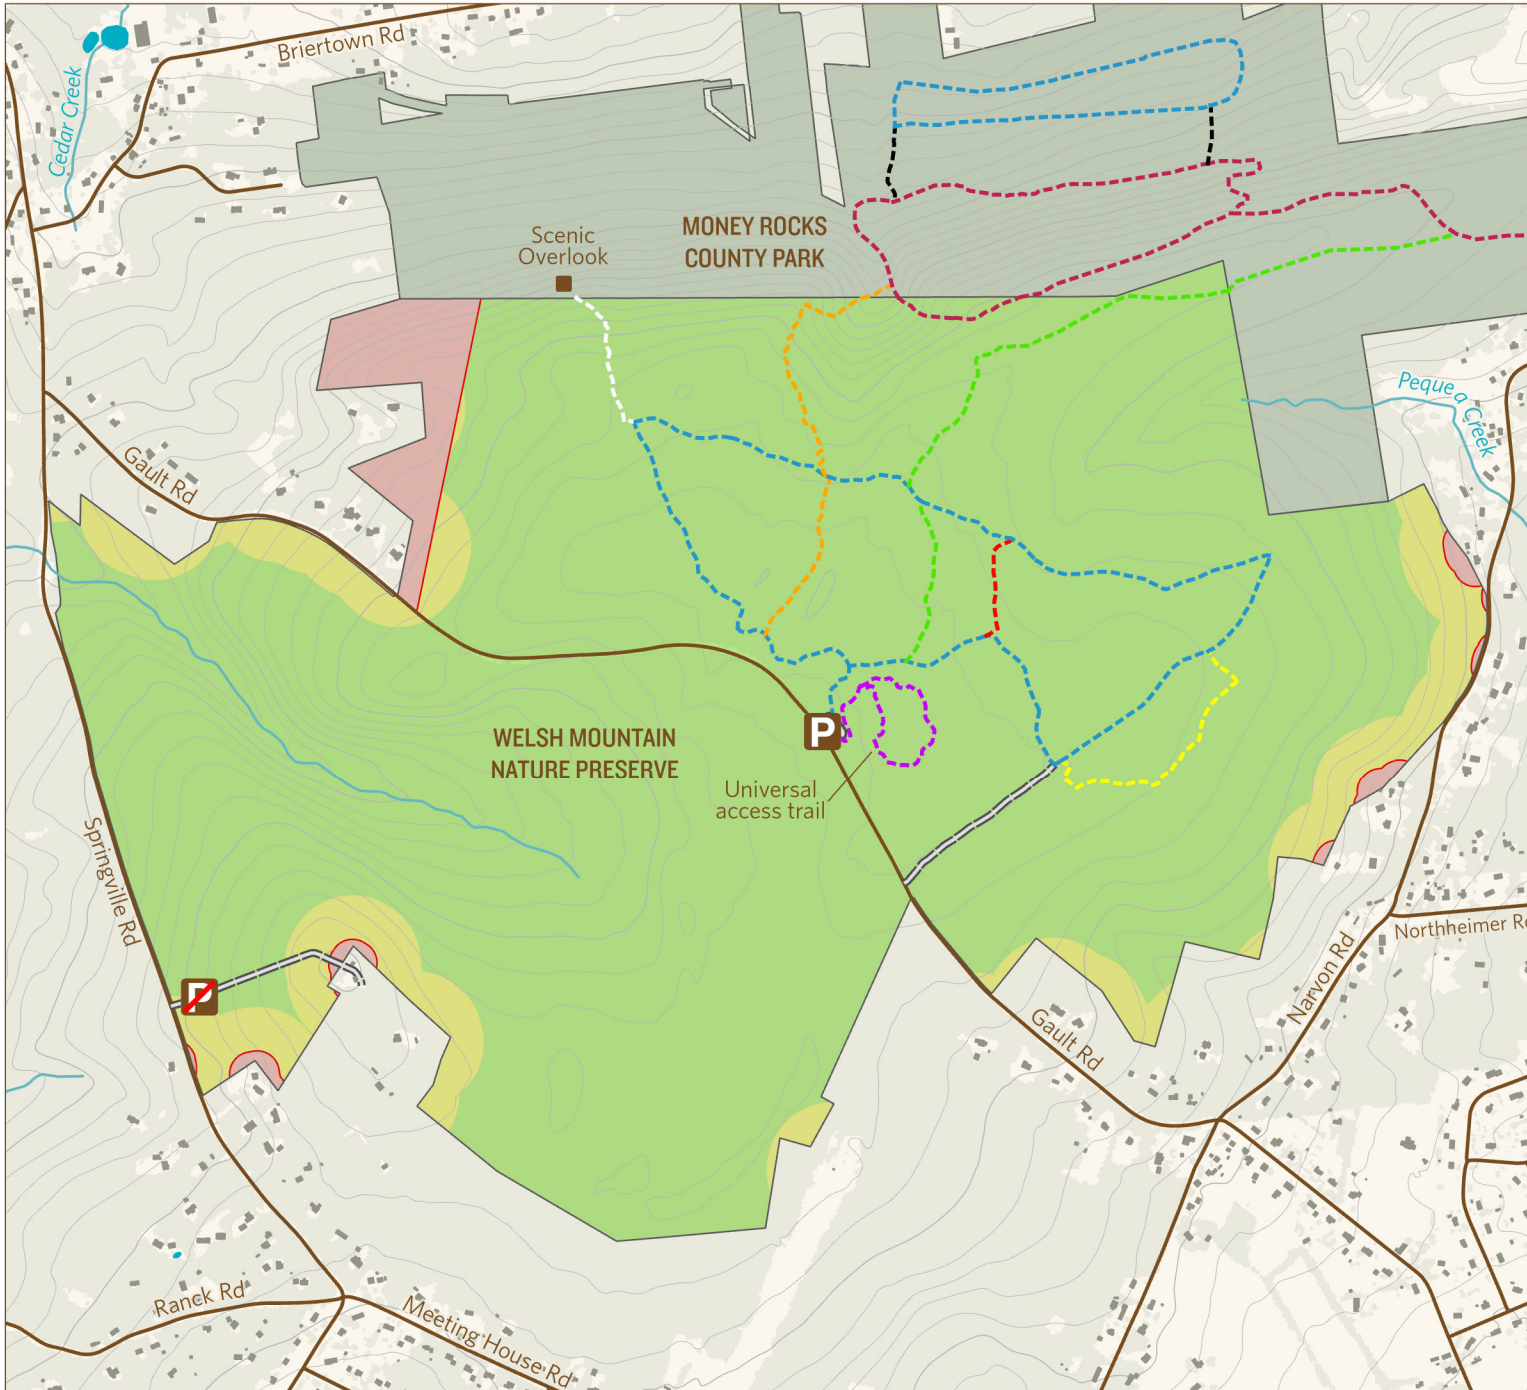

Welsh Mountain Nature Preserve Hunting Map

LEGEND

	No Hunting Zone		Building
	Archery Only Hunting Zone		Public Road
	Mixed Use Hunting Zone		Access Road
	Other Open Space		Service Road (closed to public)
	Forested Area		Stream
	Public Parking		Topographic Contour (20')
	No Parking		

HUNTER INFORMATION

- Pennsylvania Game Commission (PGC) rules and regulations apply on all Conservancy preserves.
- Hunters are responsible for observing all PGC safety zones. No archery hunting within 50 yards and no firearm hunting within 150 yards of any building.
- Please respect our neighbors by never entering private property without first getting permission from the landowner.
- In the event hunting zones or property boundaries shown on map conflict with boundary markers posted on the ground, always follow posted signs and markers.