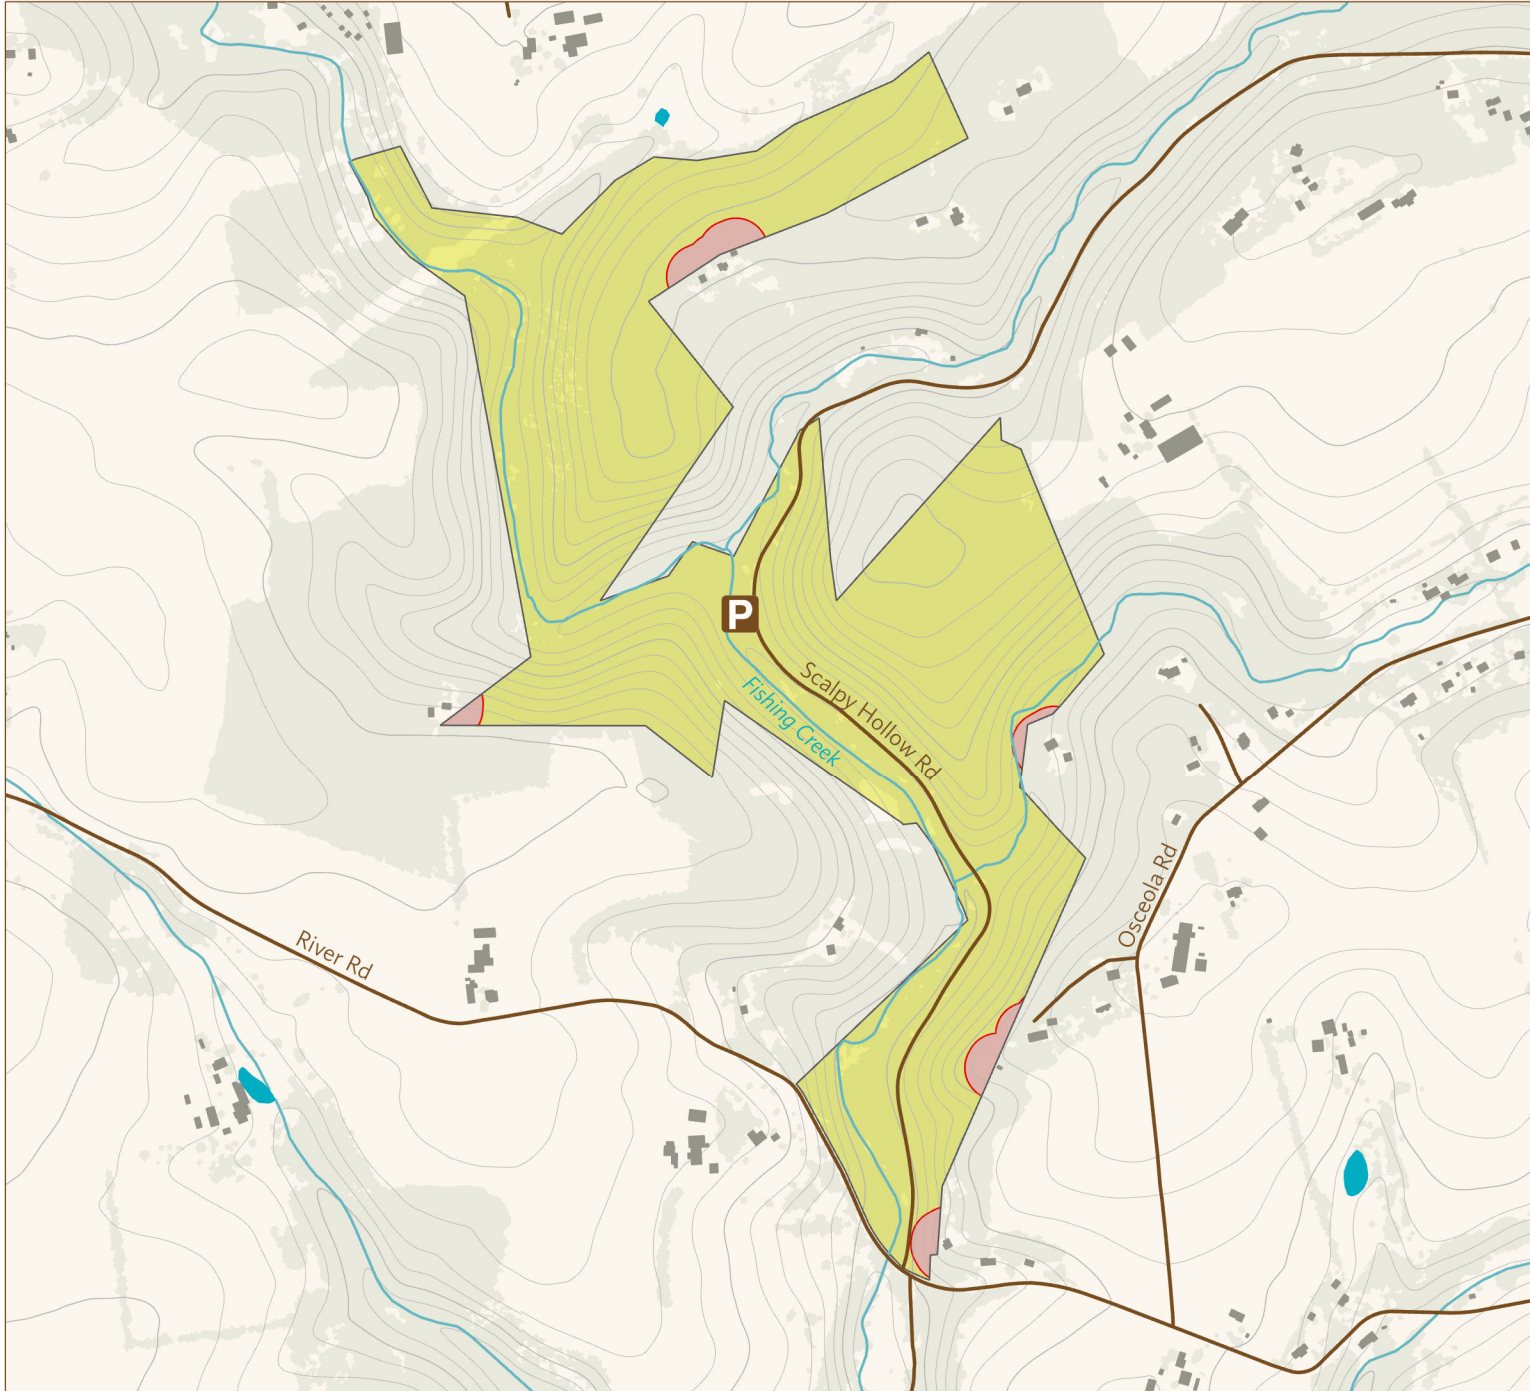

# Willis & Elsie Shenk Nature Preserve Hunting Map

### LEGEND

No Hunting Zone	Building
Archery Only Hunting Zone	Public Road
Mixed Use Hunting Zone	Access Road
Other Open Space	Service Road (closed to public)
Forested Area	Stream
Public Parking	Topographic Contour (20')

### HUNTER INFORMATION

- Pennsylvania Game Commission (PGC) rules and regulations apply on all Conservancy preserves.
- Hunters are responsible for observing all PGC safety zones. No archery hunting within 50 yards and no firearm hunting within 150 yards of any building.
- Please respect our neighbors by never entering private property without first getting permission from the landowner.
- In the event hunting zones or property boundaries shown on map conflict with boundary markers posted on the ground, always follow posted signs and markers.