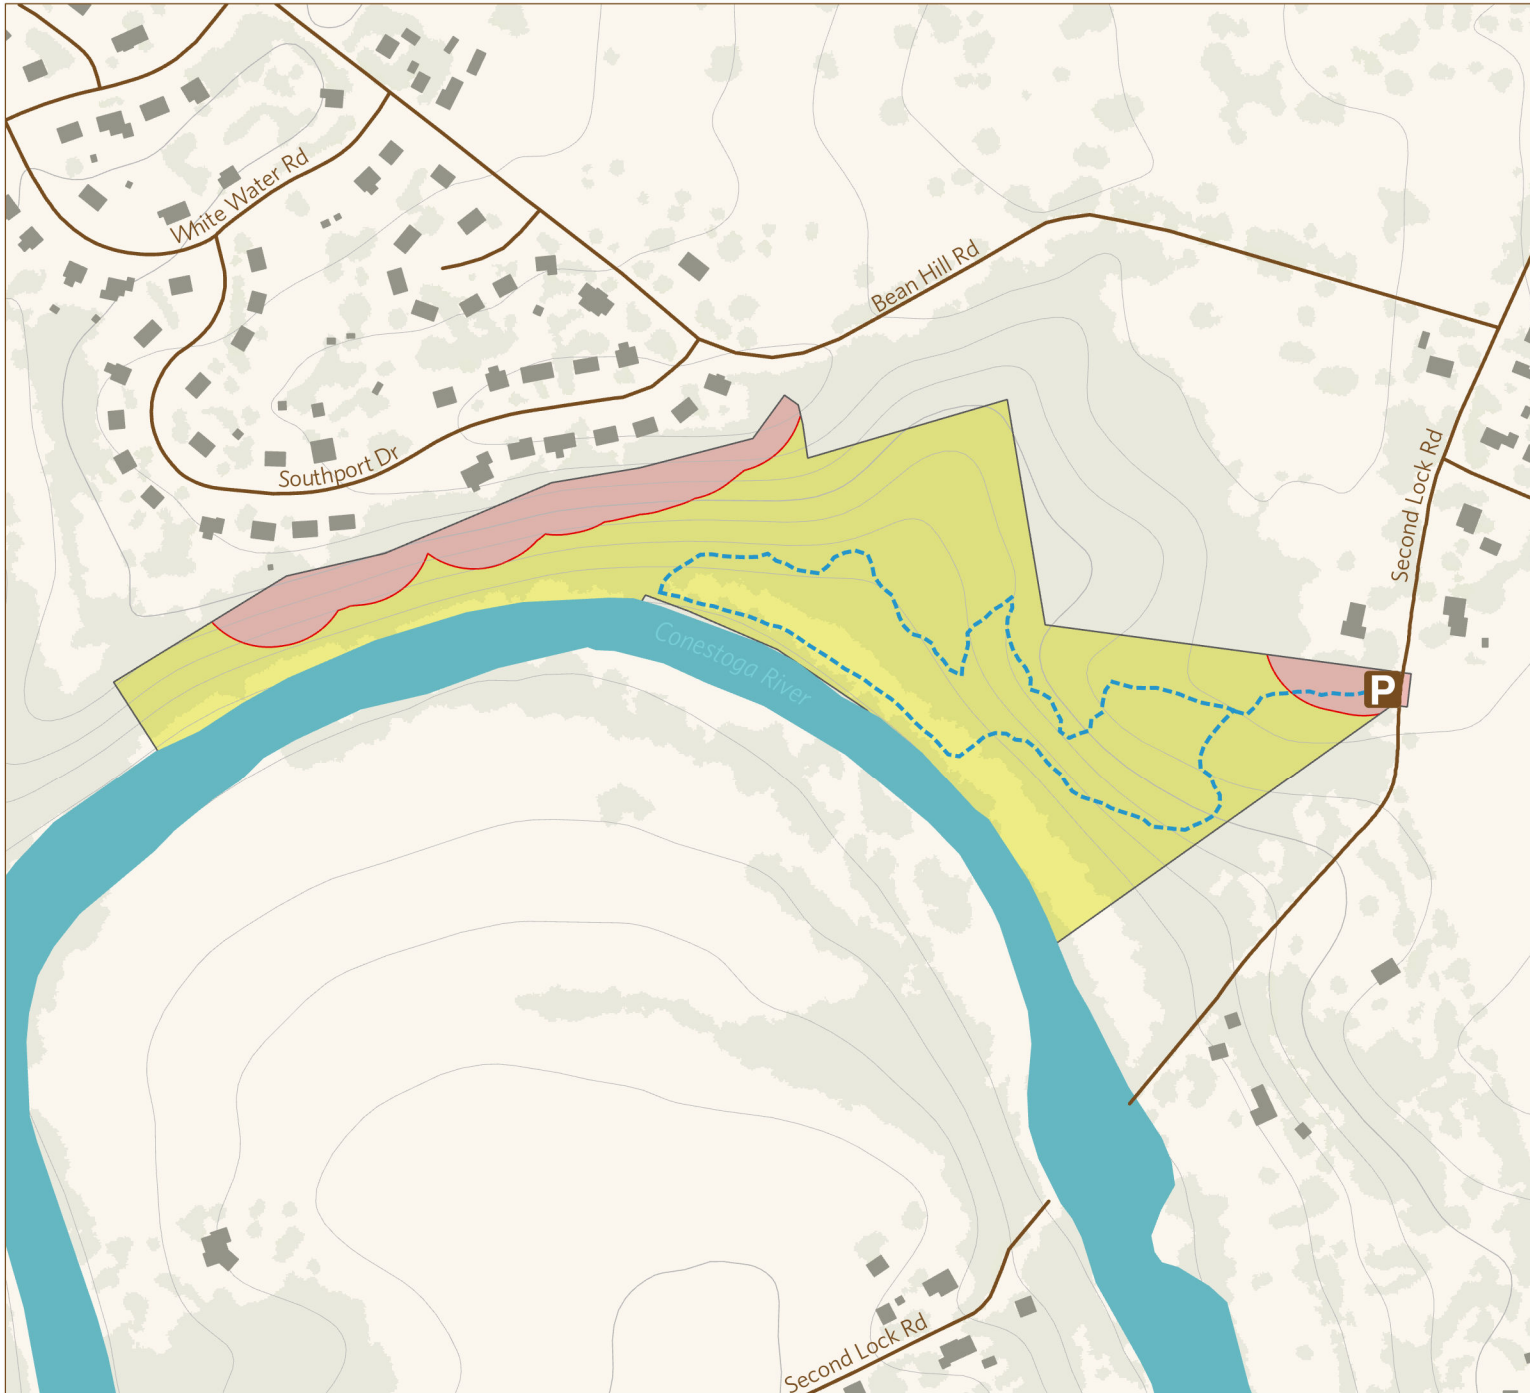

Windolph Landing Nature Preserve Hunting Map

LEGEND

No Hunting Zone	Public Parking
Archery Only Hunting Zone	Building
Mixed Use Hunting Zone	Public Road
Other Open Space	Stream
Forested Area	Topographic Contour (20')

HUNTER INFORMATION

- Pennsylvania Game Commission (PGC) rules and regulations apply on all Conservancy preserves.
- Hunters are responsible for observing all PGC safety zones. No archery hunting within 50 yards and no firearm hunting within 150 yards of any building.
- Please respect our neighbors by never entering private property without first getting permission from the landowner.
- In the event hunting zones or property boundaries shown on map conflict with boundary markers posted on the ground, always follow posted signs and markers.