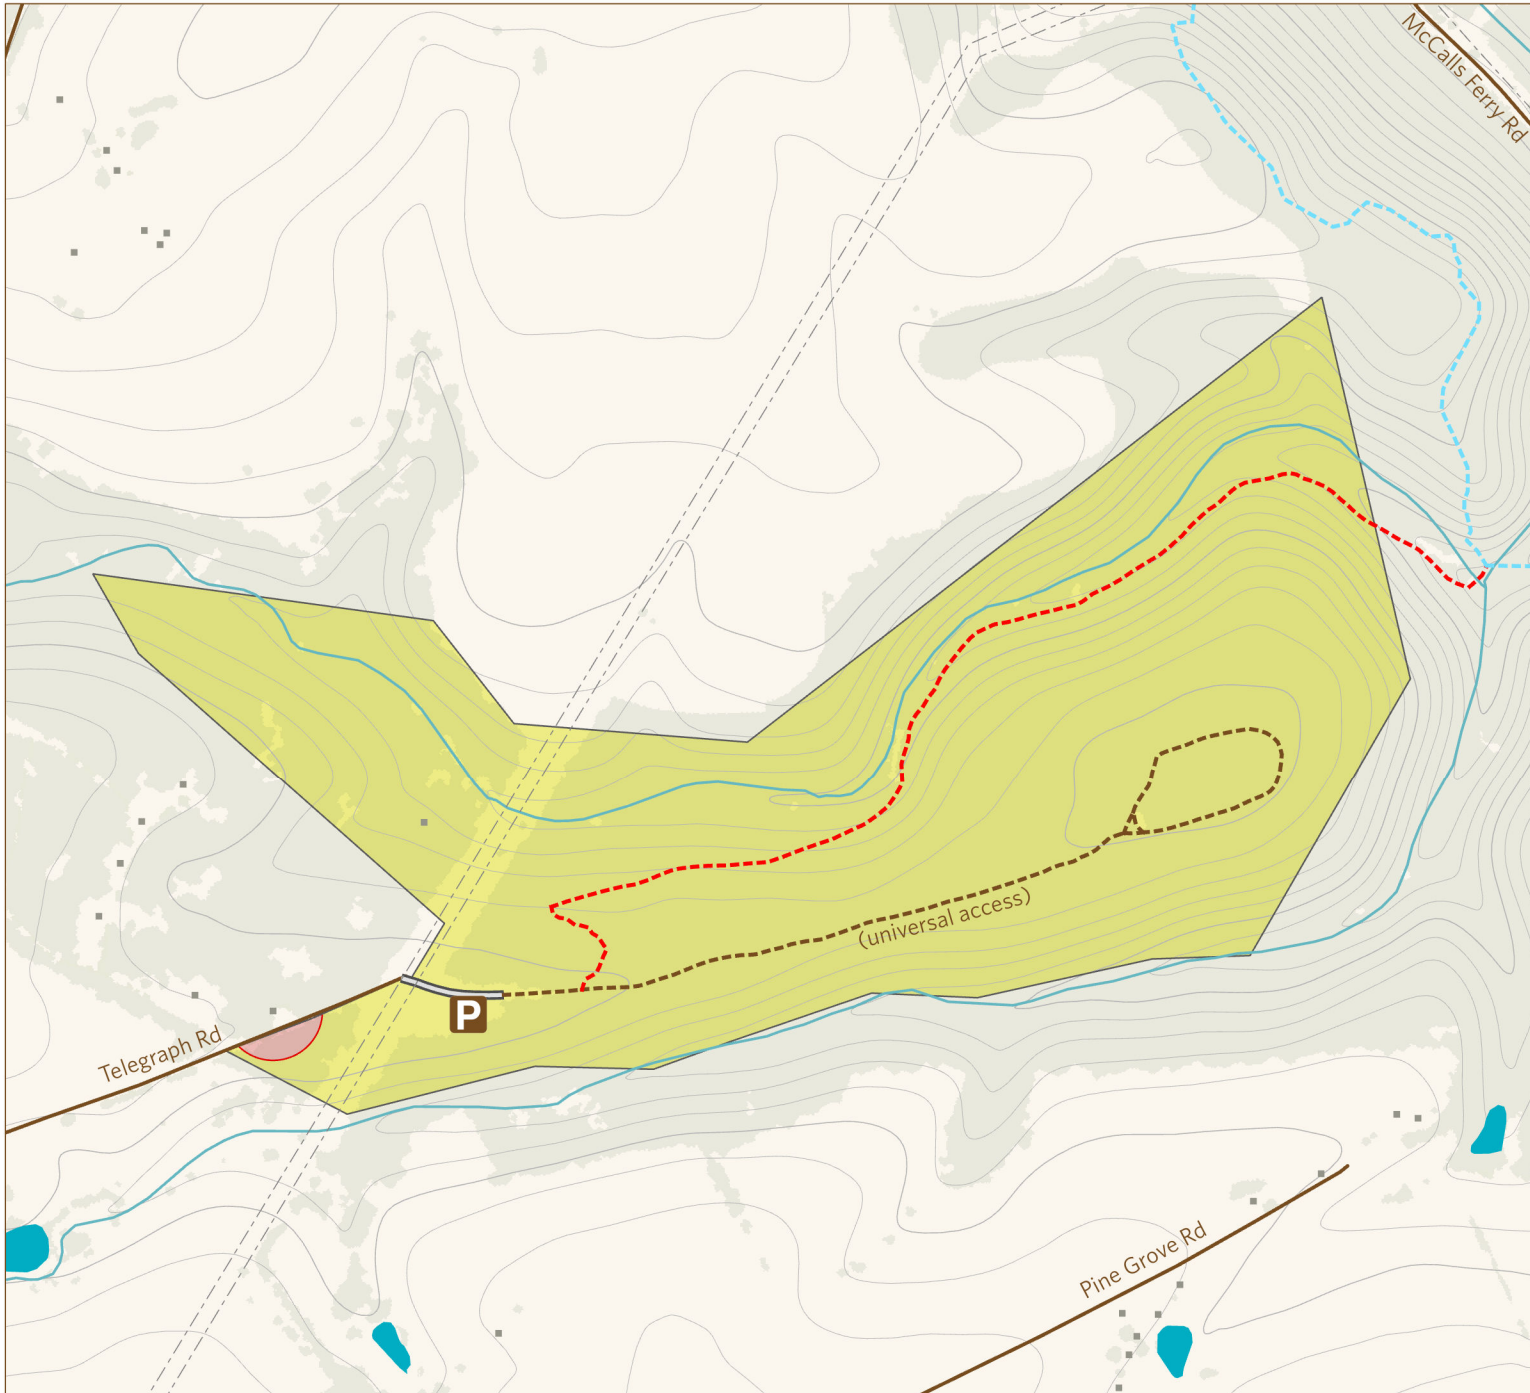

Mill Creek Falls Nature Preserve Hunting Map

LEGEND

- | | |
|---|---|
|  No Hunting Zone |  Public Road |
|  Archery Only Hunting Zone |  Access Road |
|  Mixed Use Hunting Zone |  Service Road (closed to public) |
|  Other Open Space |  Electric Line |
|  Forested Area |  Stream |
|  Public Parking |  Topographic Contour (20') |
|  Building | |

HUNTER INFORMATION

- Pennsylvania Game Commission (PGC) rules and regulations apply on all Conservancy preserves.
- Hunters are responsible for observing all PGC safety zones. No archery hunting within 50 yards and no firearm hunting within 150 yards of any building.
- Please respect our neighbors by never entering private property without first getting permission from the landowner.
- In the event hunting zones or property boundaries shown on map conflict with boundary markers posted on the ground, always follow posted signs and markers.