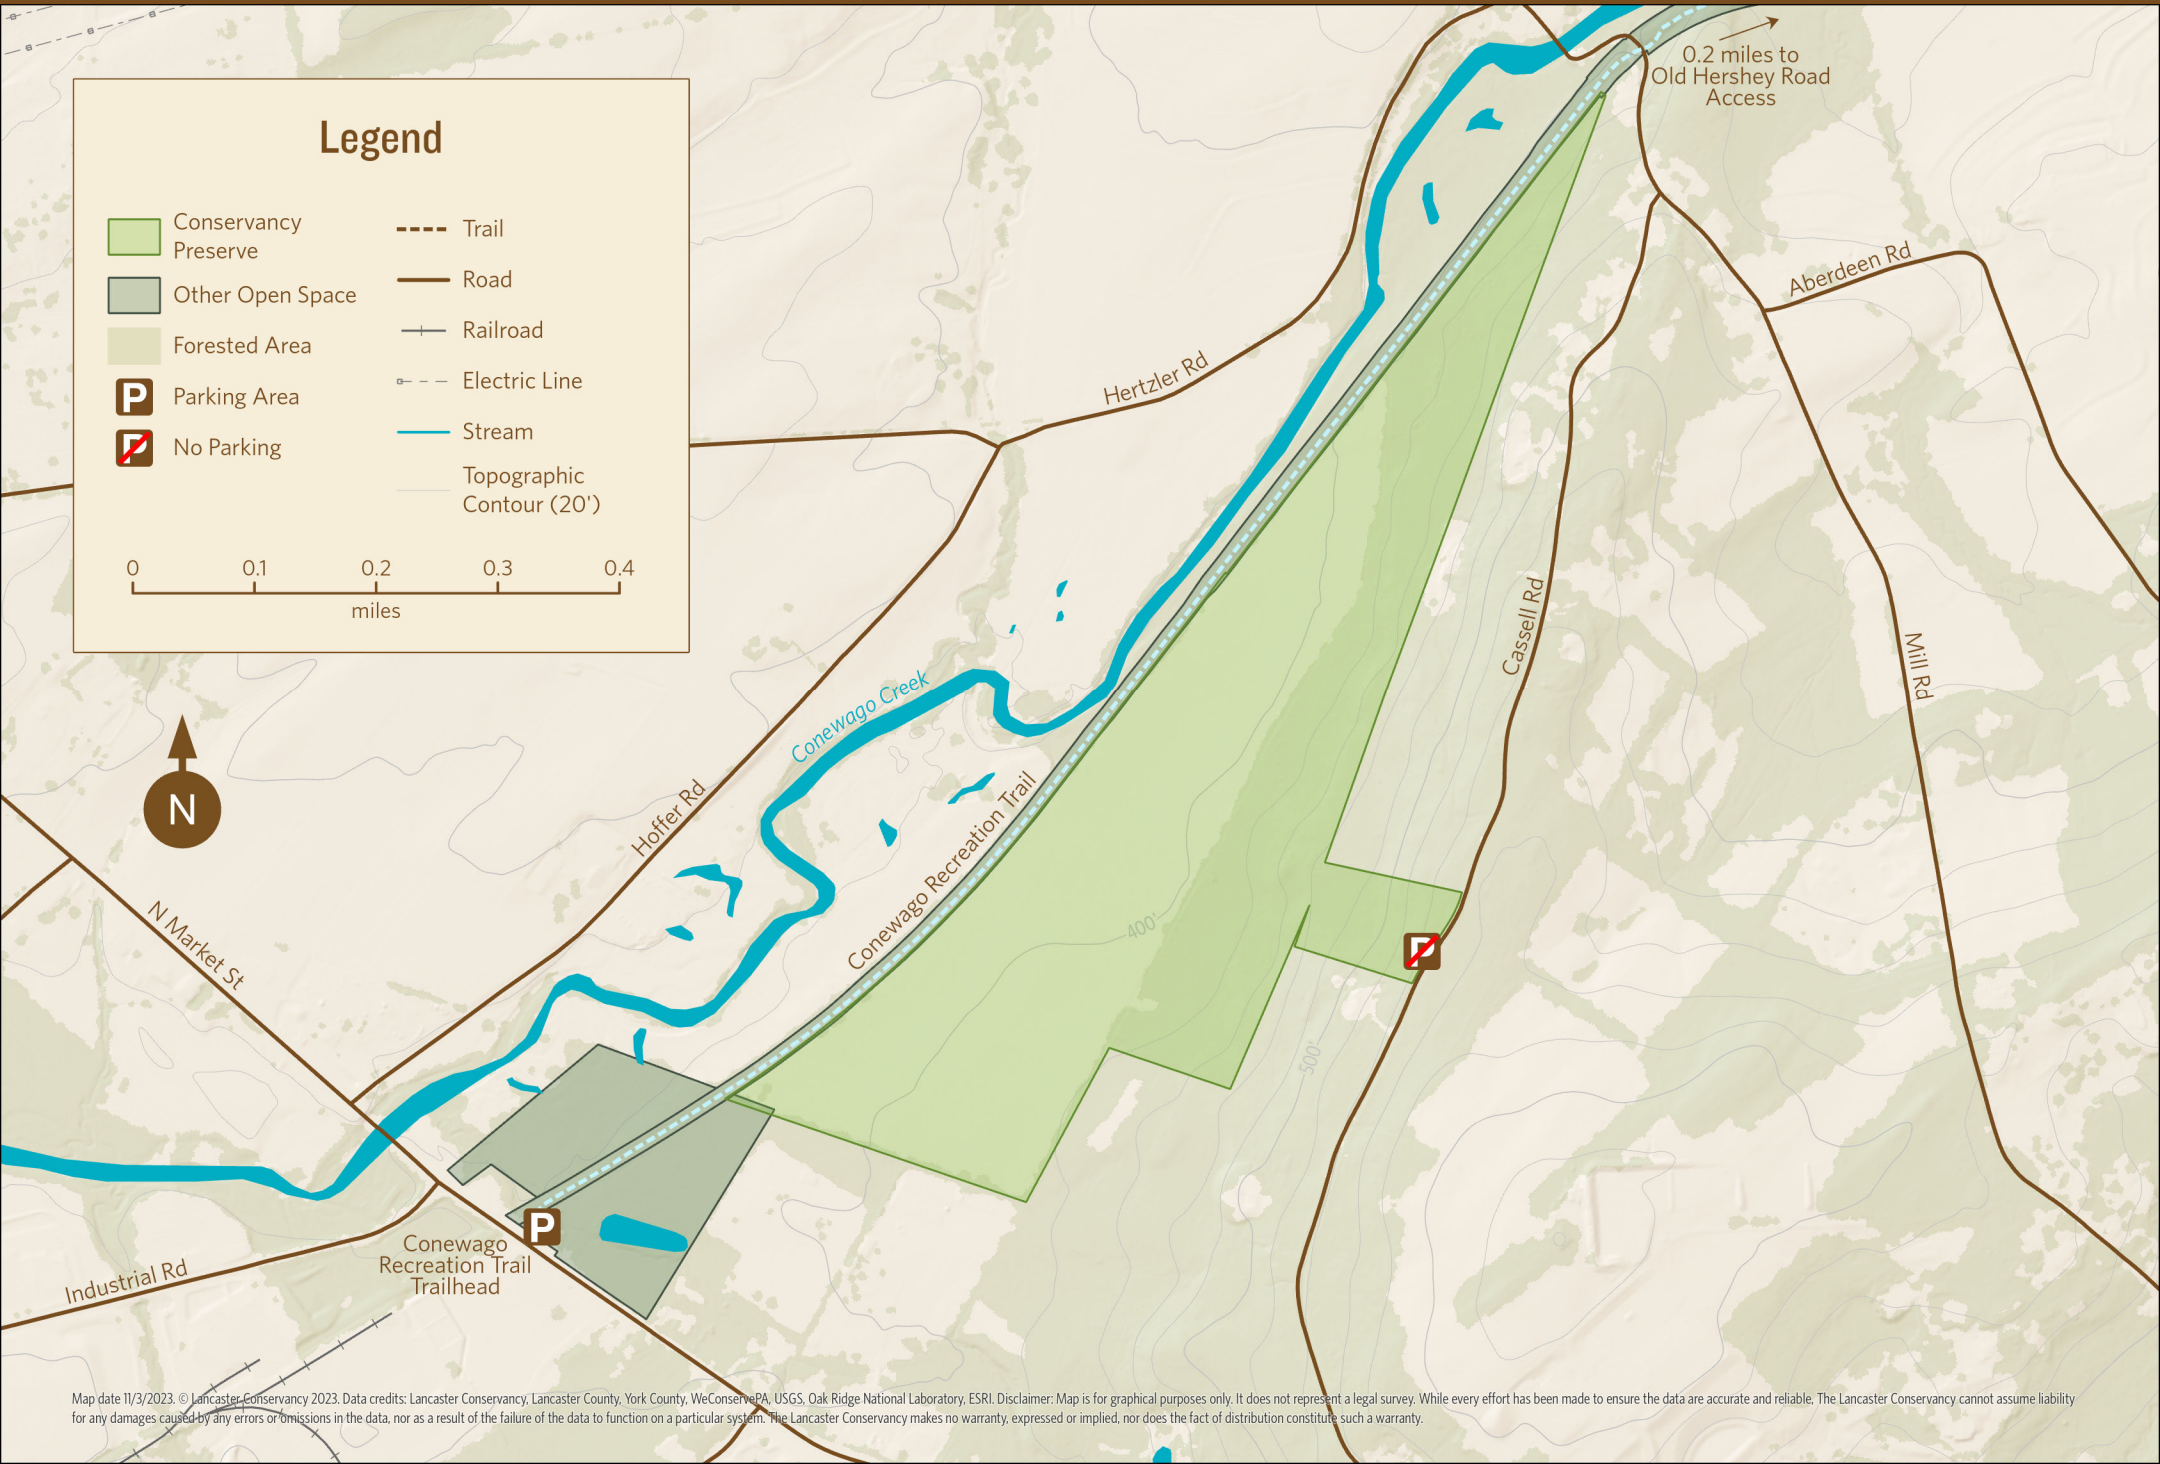

# Shaw Family Nature Preserve Map

### Legend

	Conservancy Preserve		Trail
	Other Open Space		Road
	Forested Area		Railroad
	Parking Area		Electric Line
	No Parking		Stream
			Topographic Contour (20')

0 0.1 0.2 0.3 0.4  
miles