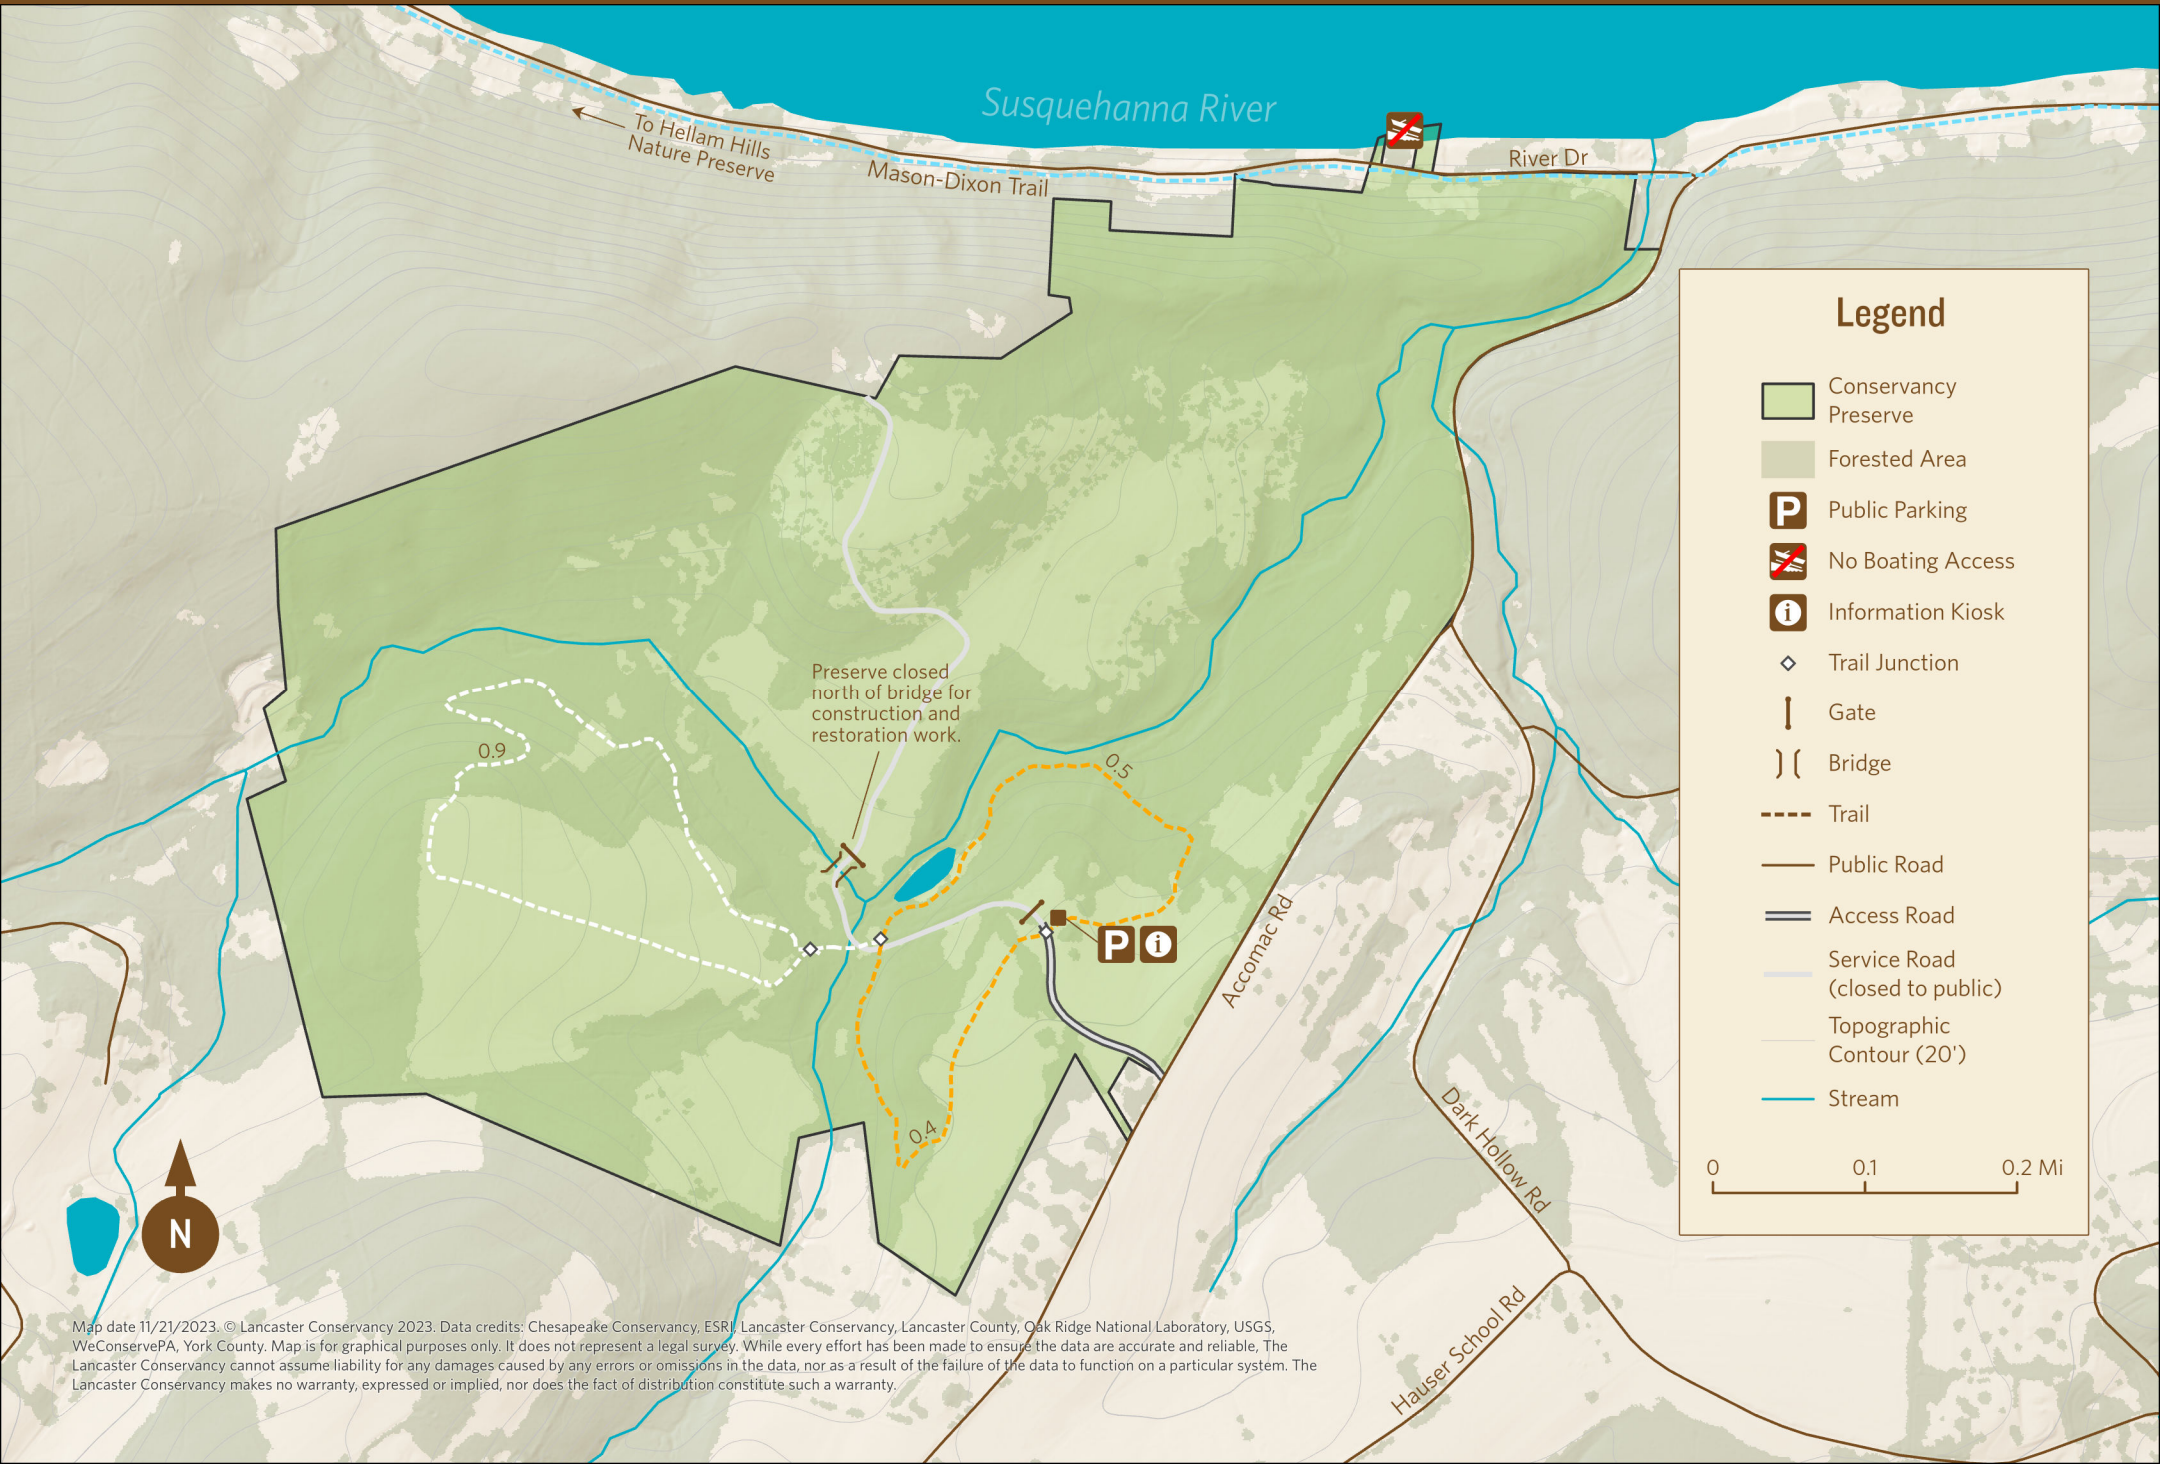

# Wizard Ranch Nature Preserve Trail Map

### Legend

- Conservancy Preserve
- Forested Area
- P** Public Parking
- No Boating Access
- Information Kiosk
- Trail Junction
- Gate
- Bridge
- Trail
- Public Road
- Access Road
- Service Road (closed to public)
- Topographic Contour (20')
- Stream

0      0.1      0.2 Mi

Map date 11/21/2023. © Lancaster Conservancy 2023. Data credits: Chesapeake Conservancy, ESRI, Lancaster Conservancy, Lancaster County, Oak Ridge National Laboratory, USGS, WeConservePA, York County. Map is for graphical purposes only. It does not represent a legal survey. While every effort has been made to ensure the data are accurate and reliable, The Lancaster Conservancy cannot assume liability for any damages caused by any errors or omissions in the data, nor as a result of the failure of the data to function on a particular system. The Lancaster Conservancy makes no warranty, expressed or implied, nor does the fact of distribution constitute such a warranty.