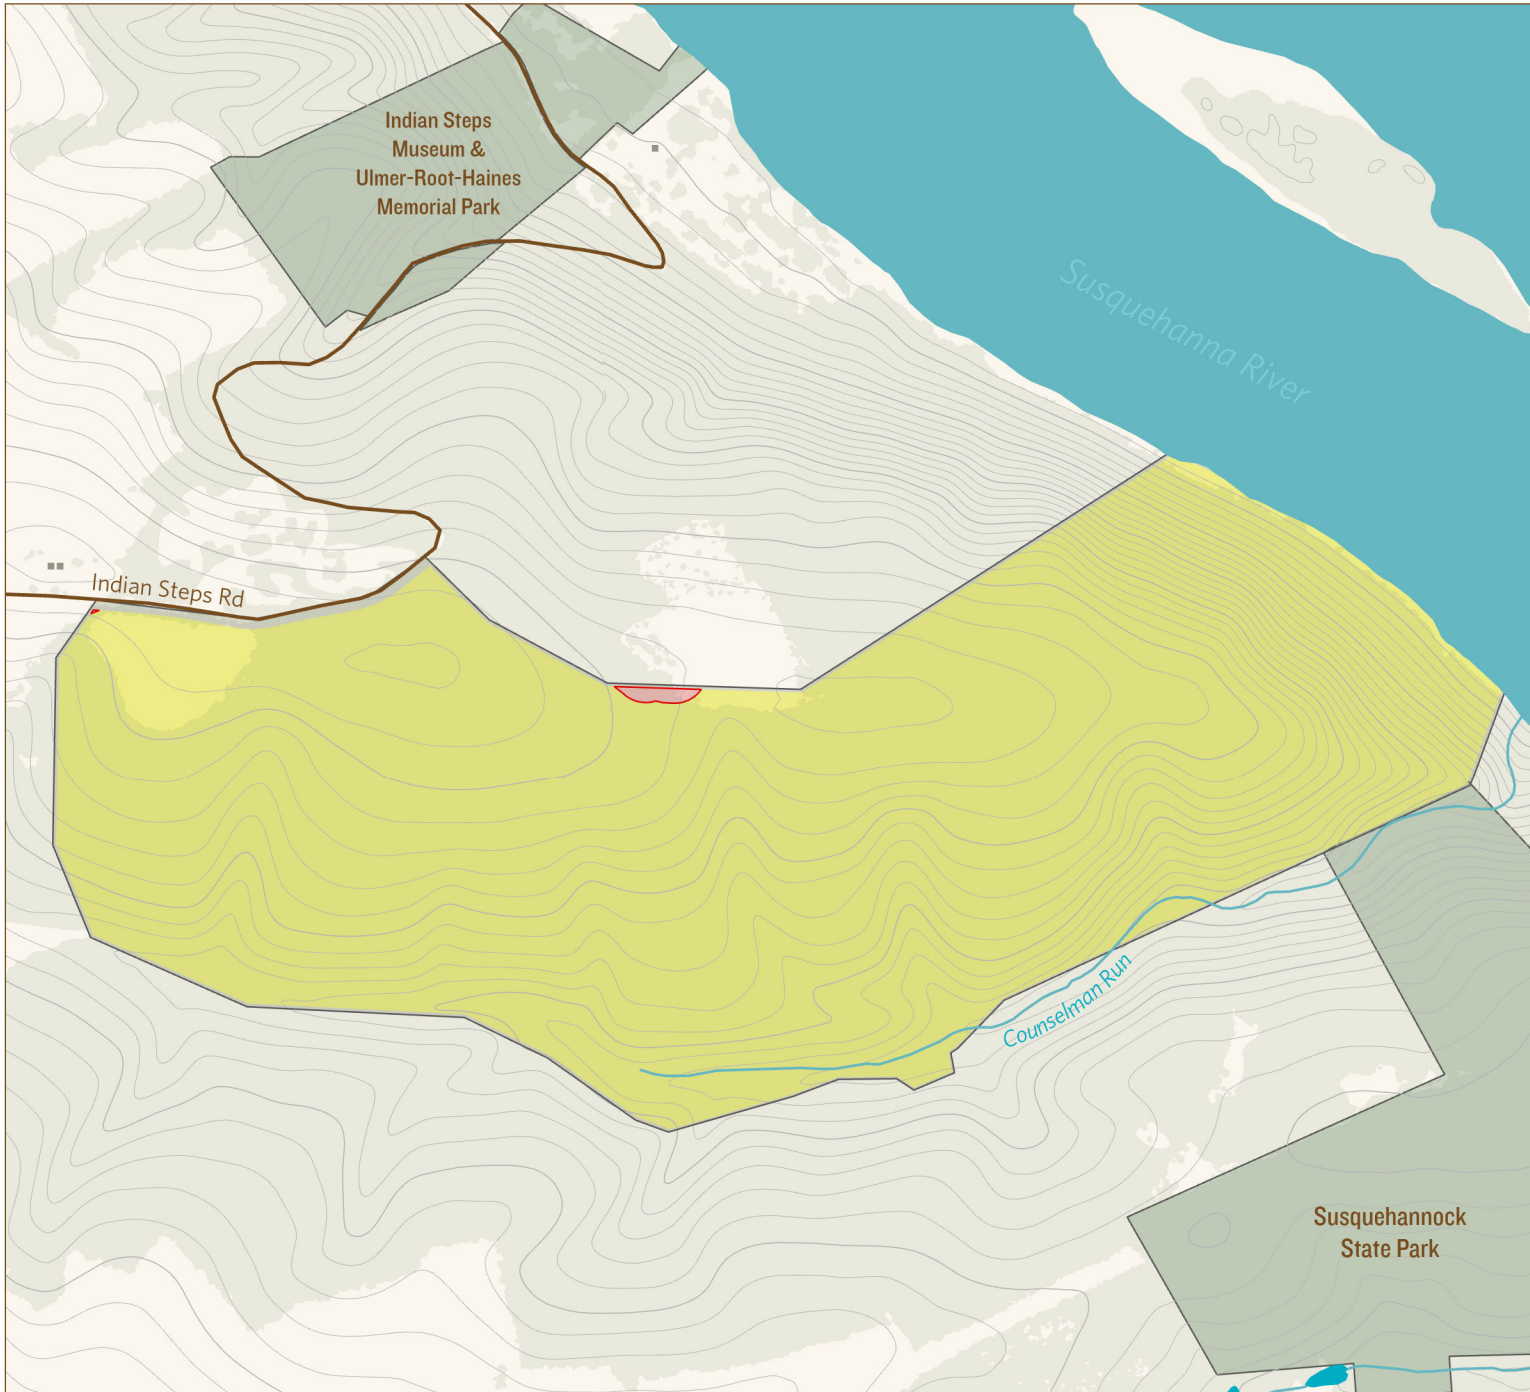

Reist Nature Preserve Hunting Map

Legend

No Hunting Zone	Stream
Archery Only Hunting Zone	Topographic Contour (20')
Building	Other Open Space
Public Road	Forested Area

Hunter Information

- Pennsylvania Game Commission (PGC) rules and regulations apply on all Conservancy preserves.
- Hunters are responsible for observing all PGC safety zones. No archery hunting within 50 yards and no firearm hunting within 150 yards of any building.
- Please respect our neighbors by never entering private property without first getting permission from the landowner.
- In the event hunting zones or property boundaries shown on map conflict with boundary markers posted on the ground, always follow posted signs and markers.