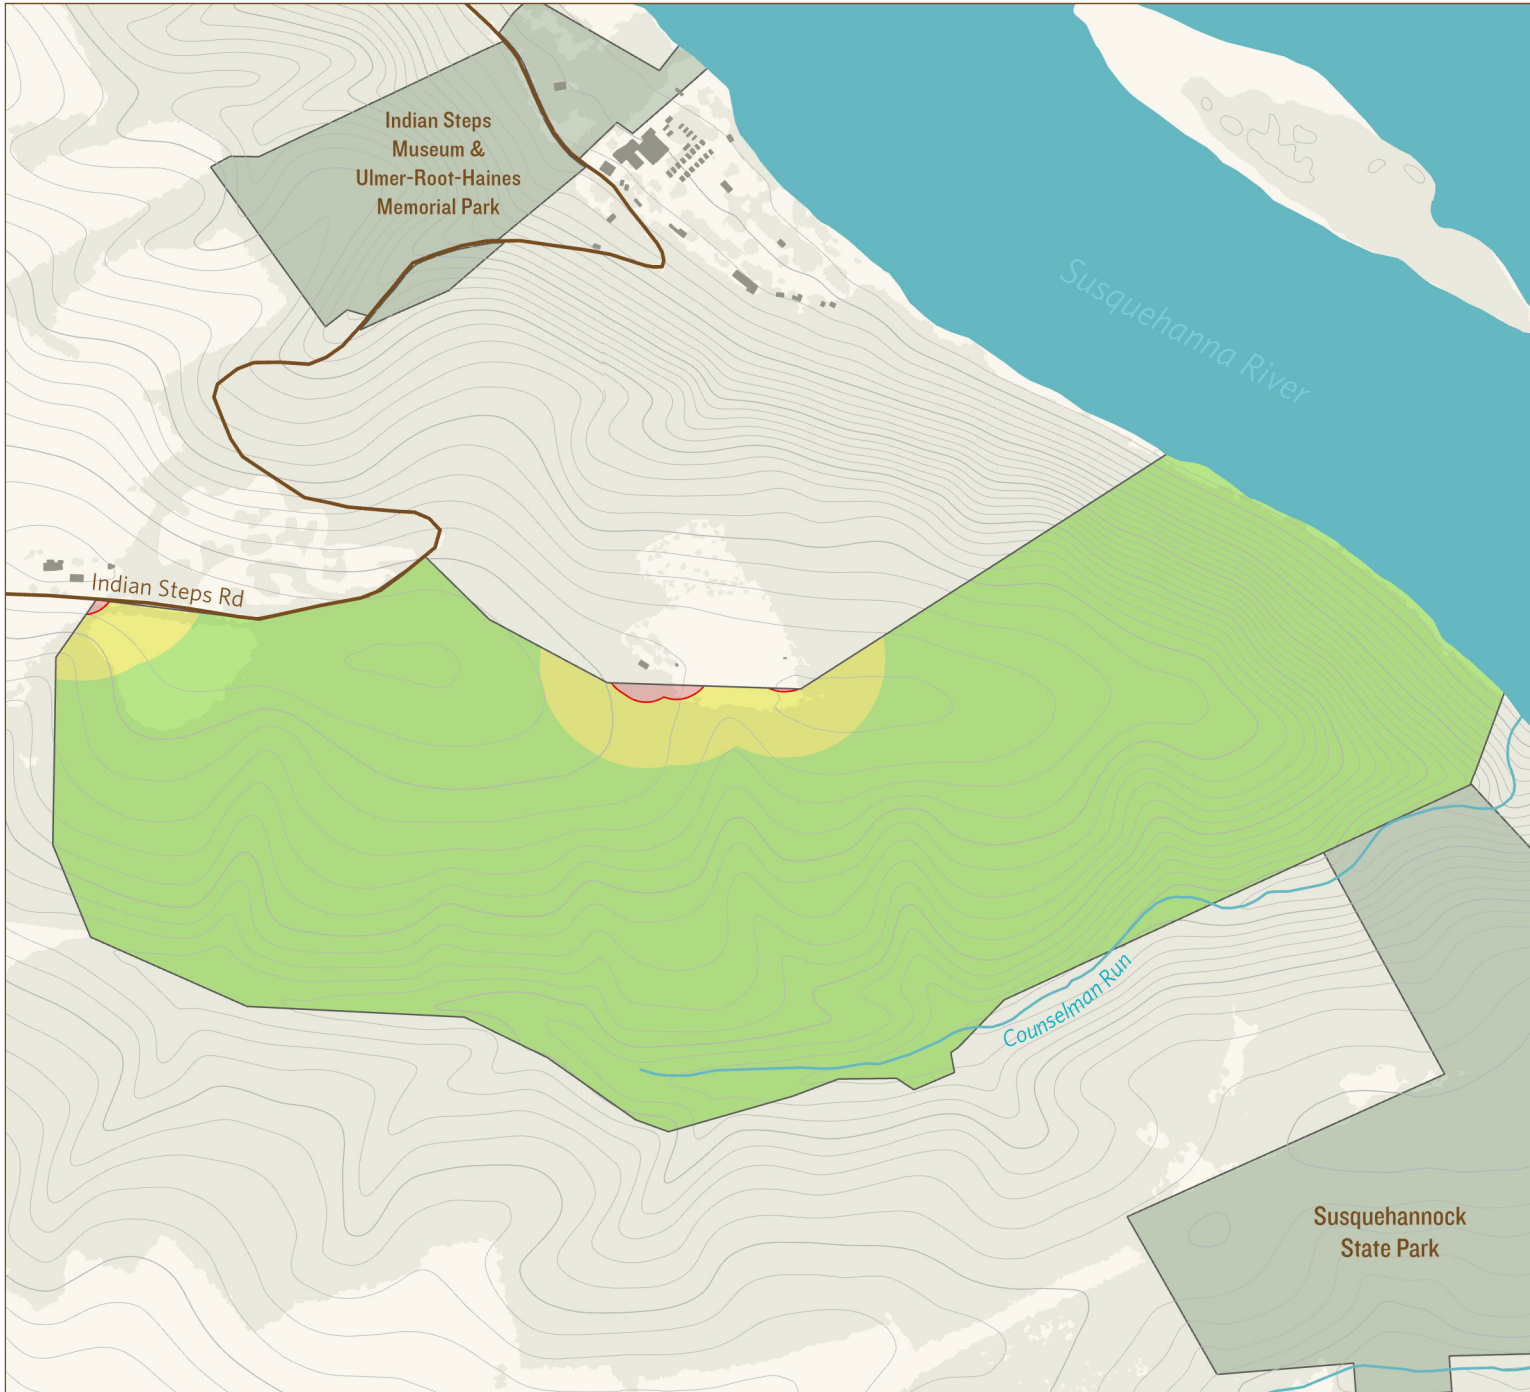

Reist Nature Preserve Hunting Map

Legend

 No Hunting Zone	 Building
 Archery Only Hunting Zone	 Public Road
 Mixed Use Zone	 Forested Area
 Other Open Space	 Stream
	 Topographic Contour (20')

Hunter Information

- Pennsylvania Game Commission (PGC) rules and regulations apply on all Conservancy preserves.
- Hunters are responsible for observing all PGC safety zones. No archery hunting within 50 yards and no firearm hunting within 150 yards of any building.
- Please respect our neighbors by never entering private property without first getting permission from landowner.
- In the event hunting zone or property boundaries shown on map conflict with boundary markers posted on the ground, always follow posted signs and markers.